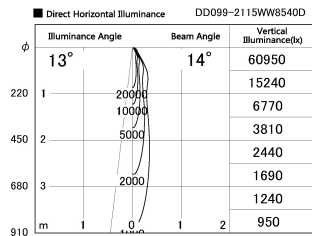

Item no. DD099-2115WW8540D

Series Name: Φ 125 Spark (Deep Cone)

Installation	Recessed mount
Type	Φ 125 Spark (Deep Cone)
Fixture wattage	19.9W
Beam angle	14 deg
Color Temp.	4000K
CRI	Ra>85
Luminous	1698 lm
Body	Die-cast aluminum alloy
Body finish	N/A
Trim finish	White
Reflector finish	White
IP Rate	IP20
Light source	COB module
Input Voltage	AC220~240V
Dimming Type	Non-Dimmable
Certificate	CE, CCC
Cut Hole	125mm