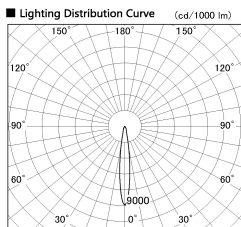

Item no. DD099-2115WW8540D

Series Name: Φ 125 Spark (Deep Cone)

Installation	Recessed mount
Type	Φ 125 Spark (Deep Cone)
Fixture wattage	19.9W
Beam angle	14 deg
Color Temp.	4000K
CRI	Ra>85
Luminous	1698 lm
Body	Die-cast aluminum alloy
Body finish	N/A
Trim finish	White
Reflector finish	White
IP Rate	IP20
Light source	COB module
Input Voltage	AC220~240V
Dimming Type	Non-Dimmable
Certificate	CE, CCC
Cut Hole	125mm