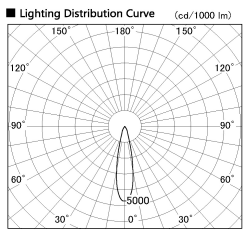

Item no. DD099-2120DW9030D

Series Name:  $\Phi$ 125 Spark (Deep Cone)

With Dark Mirror Reflector

Installation	Recessed mount
Type	
Fixture wattage	19.9W
Beam angle	24 deg
Color Temp.	3000K
CRI	Ra>90
Luminous	1545 lm
Body	Die-cast aluminum alloy
Body finish	N/A
Trim finish	White
Reflector finish	Dark Mirror
IP Rate	IP20
Light source	COB module
Input Voltage	AC220~240V
Dimming Type	Non-Dimmable
Certificate	CE, CCC
Cut Hole	125mm