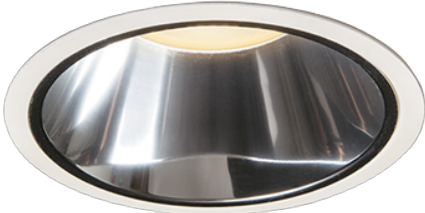

Item no. DD099-2120DW9030D

Series Name:  $\Phi$ 125 Spark (Deep Cone)

With Dark Mirror Reflector

Installation	Recessed mount
Type	
Fixture wattage	19.9W
Beam angle	24 deg
Color Temp.	3000K
CRI	Ra>90
Luminous	1545 lm
Body	Die-cast aluminum alloy
Body finish	N/A
Trim finish	White
Reflector finish	Dark Mirror
IP Rate	IP20
Light source	COB module
Input Voltage	AC220~240V
Dimming Type	Non-Dimmable
Certificate	CE, CCC
Cut Hole	125mm