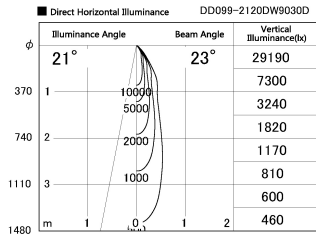

Item no. DD099-2120DW9030D

Series Name:  $\Phi$ 125 Spark (Deep Cone)

With Dark Mirror Reflector

Installation	Recessed mount
Type	
Fixture wattage	19.9W
Beam angle	24 deg
Color Temp.	3000K
CRI	Ra>90
Luminous	1545 lm
Body	Die-cast aluminum alloy
Body finish	N/A
Trim finish	White
Reflector finish	Dark Mirror
IP Rate	IP20
Light source	COB module
Input Voltage	AC220~240V
Dimming Type	Non-Dimmable
Certificate	CE, CCC
Cut Hole	125mm