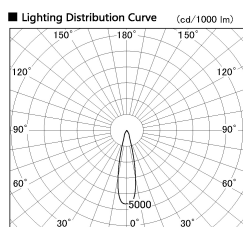

Item no. DD099-2120MW8527D

Series Name: Φ 125 Spark (Deep Cone)

Installation	Recessed mount
Type	
Fixture wattage	19.9W
Beam angle	24 deg
Color Temp.	2700K
CRI	Ra>85
Luminous	1678 lm
Body	Die-cast aluminum alloy
Body finish	N/A
Trim finish	White
Reflector finish	Mirror
IP Rate	IP20
Light source	COB module
Input Voltage	AC220~240V
Dimming Type	Non-Dimmable
Certificate	CE, CCC
Cut Hole	125mm