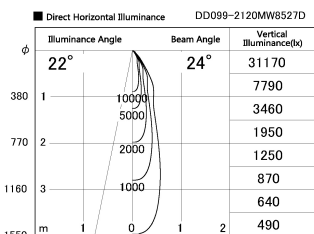

Item no. DD099-2120MW8527D

Series Name: Φ 125 Spark (Deep Cone)

Installation	Recessed mount
Type	
Fixture wattage	19.9W
Beam angle	24 deg
Color Temp.	2700K
CRI	Ra>85
Luminous	1678 lm
Body	Die-cast aluminum alloy
Body finish	N/A
Trim finish	White
Reflector finish	Mirror
IP Rate	IP20
Light source	COB module
Input Voltage	AC220~240V
Dimming Type	Non-Dimmable
Certificate	CE, CCC
Cut Hole	125mm