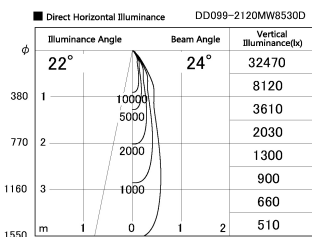

Item no. DD099-2120MW8530D

Series Name: Φ 125 Spark (Deep Cone)

Installation	Recessed mount
Type	
Fixture wattage	19.9W
Beam angle	24 deg
Color Temp.	3000K
CRI	Ra>85
Luminous	1748 lm
Body	Die-cast aluminum alloy
Body finish	N/A
Trim finish	White
Reflector finish	Mirror
IP Rate	IP20
Light source	COB module
Input Voltage	AC220~240V
Dimming Type	Non-Dimmable
Certificate	CE, CCC
Cut Hole	125mm