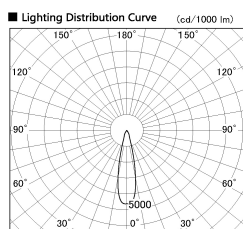

Item no. DD099-2120MW8530D

Series Name: Φ 125 Spark (Deep Cone)

Installation	Recessed mount
Type	
Fixture wattage	19.9W
Beam angle	24 deg
Color Temp.	3000K
CRI	Ra>85
Luminous	1748 lm
Body	Die-cast aluminum alloy
Body finish	N/A
Trim finish	White
Reflector finish	Mirror
IP Rate	IP20
Light source	COB module
Input Voltage	AC220~240V
Dimming Type	Non-Dimmable
Certificate	CE, CCC
Cut Hole	125mm