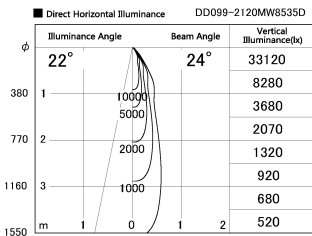

Item no. DD099-2120MW8535D

Series Name: Φ 125 Spark (Deep Cone)

Installation	Recessed mount
Type	
Fixture wattage	19.9W
Beam angle	24 deg
Color Temp.	3500K
CRI	Ra>85
Luminous	1783 lm
Body	Die-cast aluminum alloy
Body finish	N/A
Trim finish	White
Reflector finish	Mirror
IP Rate	IP20
Light source	COB module
Input Voltage	AC220~240V
Dimming Type	Non-Dimmable
Certificate	CE, CCC
Cut Hole	125mm