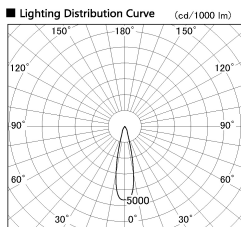

Item no. DD099-2120MW8535D

Series Name: Φ 125 Spark (Deep Cone)

Installation	Recessed mount
Type	
Fixture wattage	19.9W
Beam angle	24 deg
Color Temp.	3500K
CRI	Ra>85
Luminous	1783 lm
Body	Die-cast aluminum alloy
Body finish	N/A
Trim finish	White
Reflector finish	Mirror
IP Rate	IP20
Light source	COB module
Input Voltage	AC220~240V
Dimming Type	Non-Dimmable
Certificate	CE, CCC
Cut Hole	125mm