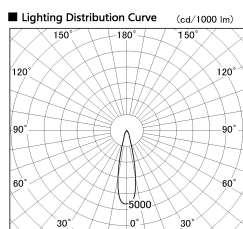

Item no. DD099-2120MW8535D

Series Name: Φ 125 Spark (Deep Cone)

Installation	Recessed mount
Type	Φ 125 Spark (Deep Cone)
Fixture wattage	19.9W
Beam angle	24 deg
Color Temp.	3500K
CRI	Ra>85
Luminous	1783 lm
Body	Die-cast aluminum alloy
Body finish	N/A
Trim finish	White
Reflector finish	Mirror
IP Rate	IP20
Light source	COB module
Input Voltage	AC220~240V
Dimming Type	Non-Dimmable
Certificate	CE, CCC
Cut Hole	125mm