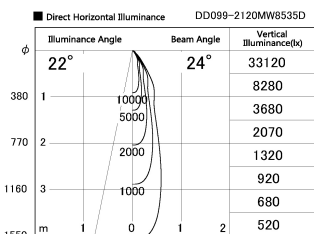

Item no. DD099-2120MW8535D

Series Name: Φ 125 Spark (Deep Cone)

Installation	Recessed mount
Type	Φ 125 Spark (Deep Cone)
Fixture wattage	19.9W
Beam angle	24 deg
Color Temp.	3500K
CRI	Ra>85
Luminous	1783 lm
Body	Die-cast aluminum alloy
Body finish	N/A
Trim finish	White
Reflector finish	Mirror
IP Rate	IP20
Light source	COB module
Input Voltage	AC220~240V
Dimming Type	Non-Dimmable
Certificate	CE, CCC
Cut Hole	125mm