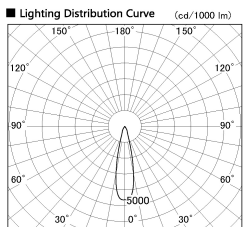

Item no. DD099-2120MW8535D

Series Name: Φ 125 Spark (Deep Cone)

Installation	Recessed mount
Type	
Fixture wattage	19.9W
Beam angle	24 deg
Color Temp.	3500K
CRI	Ra>85
Luminous	1783 lm
Body	Die-cast aluminum alloy
Body finish	N/A
Trim finish	White
Reflector finish	Mirror
IP Rate	IP20
Light source	COB module
Input Voltage	AC220~240V
Dimming Type	Non-Dimmable
Certificate	CE, CCC
Cut Hole	125mm