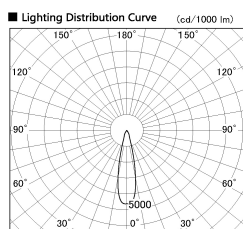

Item no. DD099-2120MW8540D

Series Name:  $\Phi$ 125 Spark (Deep Cone)

Installation	Recessed mount
Type	
Fixture wattage	19.9W
Beam angle	24 deg
Color Temp.	4000K
CRI	Ra>85
Luminous	1800 lm
Body	Die-cast aluminum alloy
Body finish	N/A
Trim finish	White
Reflector finish	Mirror
IP Rate	IP20
Light source	COB module
Input Voltage	AC220~240V
Dimming Type	Non-Dimmable
Certificate	CE, CCC
Cut Hole	125mm