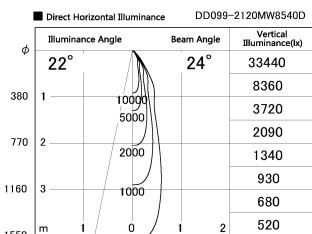

Item no. DD099-2120MW8540D

Series Name:  $\Phi$ 125 Spark (Deep Cone)

Installation	Recessed mount
Type	
Fixture wattage	19.9W
Beam angle	24 deg
Color Temp.	4000K
CRI	Ra>85
Luminous	1800 lm
Body	Die-cast aluminum alloy
Body finish	N/A
Trim finish	White
Reflector finish	Mirror
IP Rate	IP20
Light source	COB module
Input Voltage	AC220~240V
Dimming Type	Non-Dimmable
Certificate	CE, CCC
Cut Hole	125mm