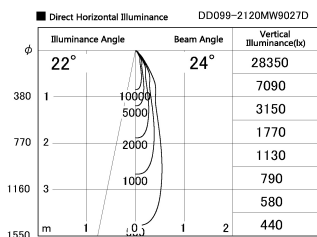

Item no. DD099-2120MW9027D

Series Name:  $\Phi$ 125 Spark (Deep Cone)

Installation	Recessed mount
Type	
Fixture wattage	19.9W
Beam angle	24 deg
Color Temp.	2700K
CRI	Ra>90
Luminous	1526 lm
Body	Die-cast aluminum alloy
Body finish	N/A
Trim finish	White
Reflector finish	Mirror
IP Rate	IP20
Light source	COB module
Input Voltage	AC220~240V
Dimming Type	Non-Dimmable
Certificate	CE, CCC
Cut Hole	125mm