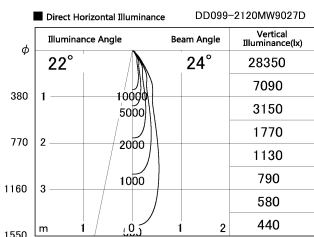

Item no. DD099-2120MW9027D

Series Name: Φ 125 Spark (Deep Cone)

Installation	Recessed mount
Type	Φ 125 Spark (Deep Cone)
Fixture wattage	19.9W
Beam angle	24 deg
Color Temp.	2700K
CRI	Ra>90
Luminous	1526 lm
Body	Die-cast aluminum alloy
Body finish	N/A
Trim finish	White
Reflector finish	Mirror
IP Rate	IP20
Light source	COB module
Input Voltage	AC220~240V
Dimming Type	Non-Dimmable
Certificate	CE, CCC
Cut Hole	125mm