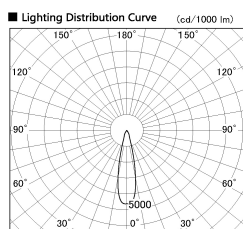

Item no. DD099-2120MW9027D

Series Name:  $\Phi$ 125 Spark (Deep Cone)

Installation	Recessed mount
Type	
Fixture wattage	19.9W
Beam angle	24 deg
Color Temp.	2700K
CRI	Ra>90
Luminous	1526 lm
Body	Die-cast aluminum alloy
Body finish	N/A
Trim finish	White
Reflector finish	Mirror
IP Rate	IP20
Light source	COB module
Input Voltage	AC220~240V
Dimming Type	Non-Dimmable
Certificate	CE, CCC
Cut Hole	125mm