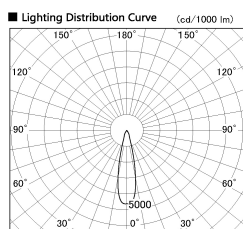

Item no. DD099-2120MW9027D

Series Name: Φ 125 Spark (Deep Cone)

Installation	Recessed mount
Type	Φ 125 Spark (Deep Cone)
Fixture wattage	19.9W
Beam angle	24 deg
Color Temp.	2700K
CRI	Ra>90
Luminous	1526 lm
Body	Die-cast aluminum alloy
Body finish	N/A
Trim finish	White
Reflector finish	Mirror
IP Rate	IP20
Light source	COB module
Input Voltage	AC220~240V
Dimming Type	Non-Dimmable
Certificate	CE, CCC
Cut Hole	125mm