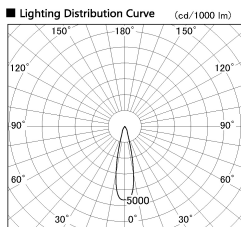

Item no. DD099-2120MW9030D

Series Name: Φ 125 Spark (Deep Cone)

Installation	Recessed mount
Type	
Fixture wattage	19.9W
Beam angle	24 deg
Color Temp.	3000K
CRI	Ra>90
Luminous	1589 lm
Body	Die-cast aluminum alloy
Body finish	N/A
Trim finish	White
Reflector finish	Mirror
IP Rate	IP20
Light source	COB module
Input Voltage	AC220~240V
Dimming Type	Non-Dimmable
Certificate	CE, CCC
Cut Hole	125mm