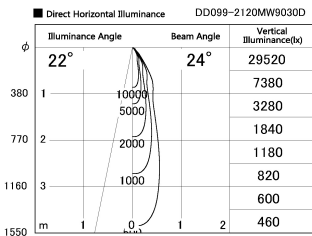

Item no. DD099-2120MW9030D

Series Name: Φ 125 Spark (Deep Cone)

Installation	Recessed mount
Type	
Fixture wattage	19.9W
Beam angle	24 deg
Color Temp.	3000K
CRI	Ra>90
Luminous	1589 lm
Body	Die-cast aluminum alloy
Body finish	N/A
Trim finish	White
Reflector finish	Mirror
IP Rate	IP20
Light source	COB module
Input Voltage	AC220~240V
Dimming Type	Non-Dimmable
Certificate	CE, CCC
Cut Hole	125mm