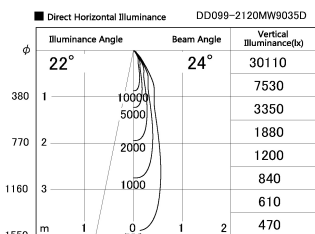

Item no. DD099-2120MW9035D

Series Name: Φ 125 Spark (Deep Cone)

Installation	Recessed mount
Type	
Fixture wattage	19.9W
Beam angle	24 deg
Color Temp.	3500K
CRI	Ra>90
Luminous	1621 lm
Body	Die-cast aluminum alloy
Body finish	N/A
Trim finish	White
Reflector finish	Mirror
IP Rate	IP20
Light source	COB module
Input Voltage	AC220~240V
Dimming Type	Non-Dimmable
Certificate	CE, CCC
Cut Hole	125mm