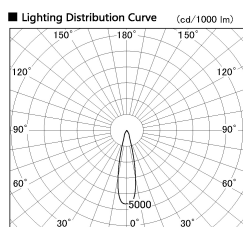

Item no. DD099-2120MW9035D

Series Name: Φ 125 Spark (Deep Cone)

Installation	Recessed mount
Type	
Fixture wattage	19.9W
Beam angle	24 deg
Color Temp.	3500K
CRI	Ra>90
Luminous	1621 lm
Body	Die-cast aluminum alloy
Body finish	N/A
Trim finish	White
Reflector finish	Mirror
IP Rate	IP20
Light source	COB module
Input Voltage	AC220~240V
Dimming Type	Non-Dimmable
Certificate	CE, CCC
Cut Hole	125mm