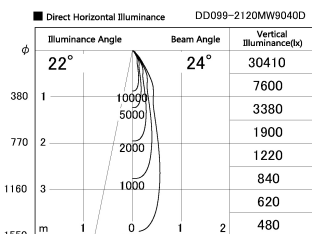

Item no. DD099-2120MW9040D

Series Name: Φ 125 Spark (Deep Cone)

Installation	Recessed mount
Type	
Fixture wattage	19.9W
Beam angle	24 deg
Color Temp.	4000K
CRI	Ra>90
Luminous	1637 lm
Body	Die-cast aluminum alloy
Body finish	N/A
Trim finish	White
Reflector finish	Mirror
IP Rate	IP20
Light source	COB module
Input Voltage	AC220~240V
Dimming Type	Non-Dimmable
Certificate	CE, CCC
Cut Hole	125mm