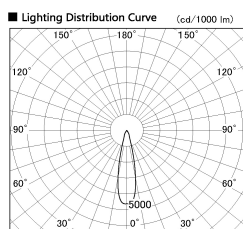

Item no. DD099-2120MW9040D

Series Name: Φ 125 Spark (Deep Cone)

Installation	Recessed mount
Type	
Fixture wattage	19.9W
Beam angle	24 deg
Color Temp.	4000K
CRI	Ra>90
Luminous	1637 lm
Body	Die-cast aluminum alloy
Body finish	N/A
Trim finish	White
Reflector finish	Mirror
IP Rate	IP20
Light source	COB module
Input Voltage	AC220~240V
Dimming Type	Non-Dimmable
Certificate	CE, CCC
Cut Hole	125mm