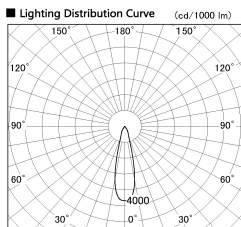

Item no. DD099-2120WW8527D

Series Name:  $\Phi$ 125 Spark (Deep Cone)

Installation	Recessed mount
Type	
Fixture wattage	19.9W
Beam angle	26 deg
Color Temp.	2700K
CRI	Ra>85
Luminous	1578 lm
Body	Die-cast aluminum alloy
Body finish	N/A
Trim finish	White
Reflector finish	White
IP Rate	IP20
Light source	COB module
Input Voltage	AC220~240V
Dimming Type	Non-Dimmable
Certificate	CE, CCC
Cut Hole	125mm