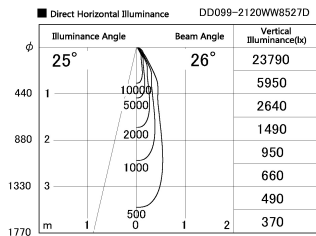

Item no. DD099-2120WW8527D

Series Name:  $\Phi$ 125 Spark (Deep Cone)

Installation	Recessed mount
Type	
Fixture wattage	19.9W
Beam angle	26 deg
Color Temp.	2700K
CRI	Ra>85
Luminous	1578 lm
Body	Die-cast aluminum alloy
Body finish	N/A
Trim finish	White
Reflector finish	White
IP Rate	IP20
Light source	COB module
Input Voltage	AC220~240V
Dimming Type	Non-Dimmable
Certificate	CE, CCC
Cut Hole	125mm