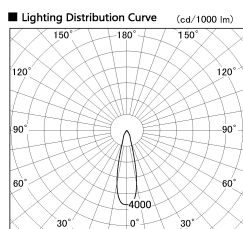

Item no. DD099-2120WW8527D

Series Name: Φ 125 Spark (Deep Cone)

Installation	Recessed mount
Type	Φ 125 Spark (Deep Cone)
Fixture wattage	19.9W
Beam angle	26 deg
Color Temp.	2700K
CRI	Ra>85
Luminous	1578 lm
Body	Die-cast aluminum alloy
Body finish	N/A
Trim finish	White
Reflector finish	White
IP Rate	IP20
Light source	COB module
Input Voltage	AC220~240V
Dimming Type	Non-Dimmable
Certificate	CE, CCC
Cut Hole	125mm