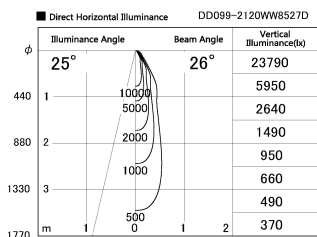

Item no. DD099-2120WW8527D

Series Name: Φ 125 Spark (Deep Cone)

Installation	Recessed mount
Type	Φ 125 Spark (Deep Cone)
Fixture wattage	19.9W
Beam angle	26 deg
Color Temp.	2700K
CRI	Ra>85
Luminous	1578 lm
Body	Die-cast aluminum alloy
Body finish	N/A
Trim finish	White
Reflector finish	White
IP Rate	IP20
Light source	COB module
Input Voltage	AC220~240V
Dimming Type	Non-Dimmable
Certificate	CE, CCC
Cut Hole	125mm