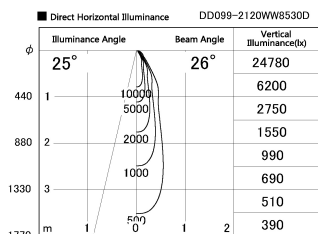

Item no. DD099-2120WW8530D

Series Name:  $\Phi$ 125 Spark (Deep Cone)

Installation	Recessed mount
Type	
Fixture wattage	19.9W
Beam angle	26 deg
Color Temp.	3000K
CRI	Ra>85
Luminous	1644 lm
Body	Die-cast aluminum alloy
Body finish	N/A
Trim finish	White
Reflector finish	White
IP Rate	IP20
Light source	COB module
Input Voltage	AC220~240V
Dimming Type	Non-Dimmable
Certificate	CE, CCC
Cut Hole	125mm