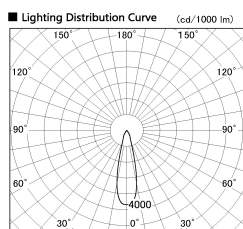

Item no. DD099-2120WW8530D

Series Name:  $\Phi$ 125 Spark (Deep Cone)

Installation	Recessed mount
Type	$\Phi$ 125 Spark (Deep Cone)
Fixture wattage	19.9W
Beam angle	26 deg
Color Temp.	3000K
CRI	Ra>85
Luminous	1644 lm
Body	Die-cast aluminum alloy
Body finish	N/A
Trim finish	White
Reflector finish	White
IP Rate	IP20
Light source	COB module
Input Voltage	AC220~240V
Dimming Type	Non-Dimmable
Certificate	CE, CCC
Cut Hole	125mm