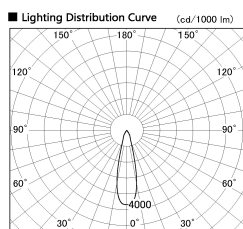

Item no. DD099-2120WW8530D

Series Name:  $\Phi$ 125 Spark (Deep Cone)

Installation	Recessed mount
Type	
Fixture wattage	19.9W
Beam angle	26 deg
Color Temp.	3000K
CRI	Ra>85
Luminous	1644 lm
Body	Die-cast aluminum alloy
Body finish	N/A
Trim finish	White
Reflector finish	White
IP Rate	IP20
Light source	COB module
Input Voltage	AC220~240V
Dimming Type	Non-Dimmable
Certificate	CE, CCC
Cut Hole	125mm