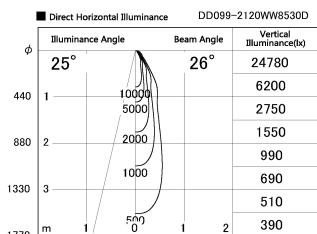

Item no. DD099-2120WW8530D

Series Name:  $\Phi$ 125 Spark (Deep Cone)

Installation	Recessed mount
Type	$\Phi$ 125 Spark (Deep Cone)
Fixture wattage	19.9W
Beam angle	26 deg
Color Temp.	3000K
CRI	Ra>85
Luminous	1644 lm
Body	Die-cast aluminum alloy
Body finish	N/A
Trim finish	White
Reflector finish	White
IP Rate	IP20
Light source	COB module
Input Voltage	AC220~240V
Dimming Type	Non-Dimmable
Certificate	CE, CCC
Cut Hole	125mm