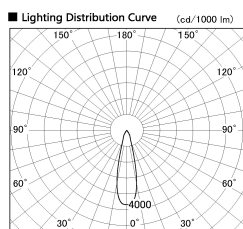

Item no. DD099-2120WW8535D

Series Name:  $\Phi$ 125 Spark (Deep Cone)

Installation	Recessed mount
Type	
Fixture wattage	19.9W
Beam angle	26 deg
Color Temp.	3500K
CRI	Ra>85
Luminous	1677 lm
Body	Die-cast aluminum alloy
Body finish	N/A
Trim finish	White
Reflector finish	White
IP Rate	IP20
Light source	COB module
Input Voltage	AC220~240V
Dimming Type	Non-Dimmable
Certificate	CE, CCC
Cut Hole	125mm