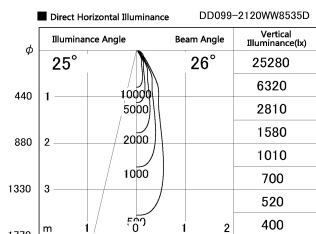

Item no. DD099-2120WW8535D

Series Name:  $\Phi$ 125 Spark (Deep Cone)

Installation	Recessed mount
Type	
Fixture wattage	19.9W
Beam angle	26 deg
Color Temp.	3500K
CRI	Ra>85
Luminous	1677 lm
Body	Die-cast aluminum alloy
Body finish	N/A
Trim finish	White
Reflector finish	White
IP Rate	IP20
Light source	COB module
Input Voltage	AC220~240V
Dimming Type	Non-Dimmable
Certificate	CE, CCC
Cut Hole	125mm