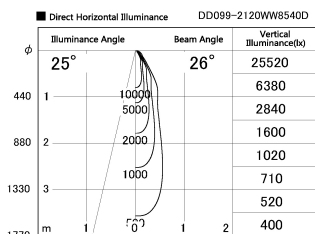

Item no. DD099-2120WW8540D

Series Name: Φ 125 Spark (Deep Cone)

Installation	Recessed mount
Type	
Fixture wattage	19.9W
Beam angle	26 deg
Color Temp.	4000K
CRI	Ra>85
Luminous	1693 lm
Body	Die-cast aluminum alloy
Body finish	N/A
Trim finish	White
Reflector finish	White
IP Rate	IP20
Light source	COB module
Input Voltage	AC220~240V
Dimming Type	Non-Dimmable
Certificate	CE, CCC
Cut Hole	125mm