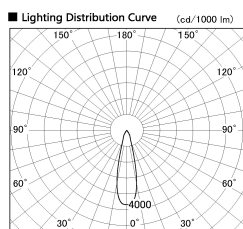

Item no. DD099-2120WW8540D

Series Name: Φ 125 Spark (Deep Cone)

Installation	Recessed mount
Type	
Fixture wattage	19.9W
Beam angle	26 deg
Color Temp.	4000K
CRI	Ra>85
Luminous	1693 lm
Body	Die-cast aluminum alloy
Body finish	N/A
Trim finish	White
Reflector finish	White
IP Rate	IP20
Light source	COB module
Input Voltage	AC220~240V
Dimming Type	Non-Dimmable
Certificate	CE, CCC
Cut Hole	125mm