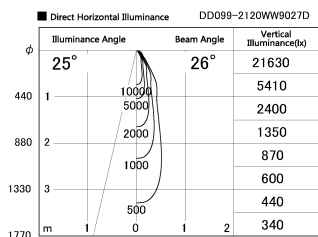

Item no. DD099-2120WW9027D

Series Name: Φ 125 Spark (Deep Cone)

Installation	Recessed mount
Type	
Fixture wattage	19.9W
Beam angle	26 deg
Color Temp.	2700K
CRI	Ra>90
Luminous	1435 lm
Body	Die-cast aluminum alloy
Body finish	N/A
Trim finish	White
Reflector finish	White
IP Rate	IP20
Light source	COB module
Input Voltage	AC220~240V
Dimming Type	Non-Dimmable
Certificate	CE, CCC
Cut Hole	125mm