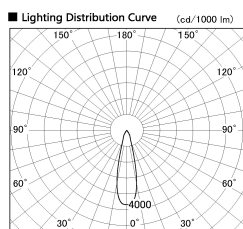

Item no. DD099-2120WW9027D

Series Name: Φ 125 Spark (Deep Cone)

Installation	Recessed mount
Type	
Fixture wattage	19.9W
Beam angle	26 deg
Color Temp.	2700K
CRI	Ra>90
Luminous	1435 lm
Body	Die-cast aluminum alloy
Body finish	N/A
Trim finish	White
Reflector finish	White
IP Rate	IP20
Light source	COB module
Input Voltage	AC220~240V
Dimming Type	Non-Dimmable
Certificate	CE, CCC
Cut Hole	125mm