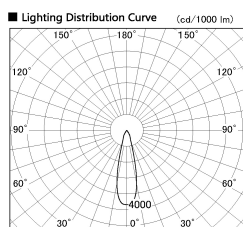

Item no. DD099-2120WW9030D

Series Name: Φ 125 Spark (Deep Cone)

Installation	Recessed mount
Type	
Fixture wattage	19.9W
Beam angle	26 deg
Color Temp.	3000K
CRI	Ra>90
Luminous	1495 lm
Body	Die-cast aluminum alloy
Body finish	N/A
Trim finish	White
Reflector finish	White
IP Rate	IP20
Light source	COB module
Input Voltage	AC220~240V
Dimming Type	Non-Dimmable
Certificate	CE, CCC
Cut Hole	125mm