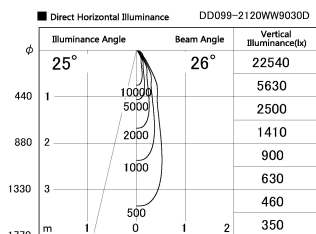

Item no. DD099-2120WW9030D

Series Name: Φ 125 Spark (Deep Cone)

Installation	Recessed mount
Type	
Fixture wattage	19.9W
Beam angle	26 deg
Color Temp.	3000K
CRI	Ra>90
Luminous	1495 lm
Body	Die-cast aluminum alloy
Body finish	N/A
Trim finish	White
Reflector finish	White
IP Rate	IP20
Light source	COB module
Input Voltage	AC220~240V
Dimming Type	Non-Dimmable
Certificate	CE, CCC
Cut Hole	125mm