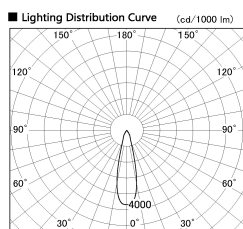

Item no. DD099-2120WW9035D

Series Name: Φ 125 Spark (Deep Cone)

Installation	Recessed mount
Type	
Fixture wattage	19.9W
Beam angle	26 deg
Color Temp.	3500K
CRI	Ra>90
Luminous	1524 lm
Body	Die-cast aluminum alloy
Body finish	N/A
Trim finish	White
Reflector finish	White
IP Rate	IP20
Light source	COB module
Input Voltage	AC220~240V
Dimming Type	Non-Dimmable
Certificate	CE, CCC
Cut Hole	125mm