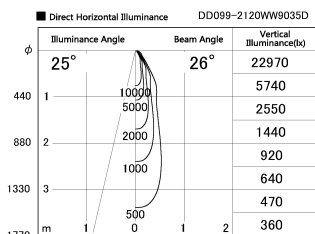

Item no. DD099-2120WW9035D

Series Name: Φ 125 Spark (Deep Cone)

Installation	Recessed mount
Type	
Fixture wattage	19.9W
Beam angle	26 deg
Color Temp.	3500K
CRI	Ra>90
Luminous	1524 lm
Body	Die-cast aluminum alloy
Body finish	N/A
Trim finish	White
Reflector finish	White
IP Rate	IP20
Light source	COB module
Input Voltage	AC220~240V
Dimming Type	Non-Dimmable
Certificate	CE, CCC
Cut Hole	125mm