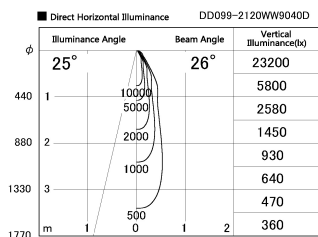

Item no. DD099-2120WW9040D

Series Name:  $\Phi$ 125 Spark (Deep Cone)

Installation	Recessed mount
Type	
Fixture wattage	19.9W
Beam angle	26 deg
Color Temp.	4000K
CRI	Ra>90
Luminous	1539 lm
Body	Die-cast aluminum alloy
Body finish	N/A
Trim finish	White
Reflector finish	White
IP Rate	IP20
Light source	COB module
Input Voltage	AC220~240V
Dimming Type	Non-Dimmable
Certificate	CE, CCC
Cut Hole	125mm