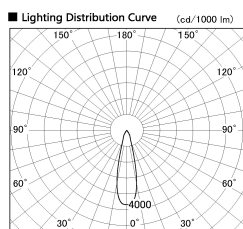

Item no. DD099-2120WW9040D

Series Name:  $\Phi$ 125 Spark (Deep Cone)

Installation	Recessed mount
Type	
Fixture wattage	19.9W
Beam angle	26 deg
Color Temp.	4000K
CRI	Ra>90
Luminous	1539 lm
Body	Die-cast aluminum alloy
Body finish	N/A
Trim finish	White
Reflector finish	White
IP Rate	IP20
Light source	COB module
Input Voltage	AC220~240V
Dimming Type	Non-Dimmable
Certificate	CE, CCC
Cut Hole	125mm