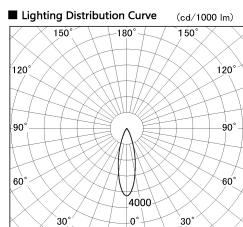

Item no. DD099-2130MW8527D

Series Name:  $\Phi$ 125 Spark (Deep Cone)

Installation	Recessed mount
Type	
Fixture wattage	19.9W
Beam angle	28 deg
Color Temp.	2700K
CRI	Ra>85
Luminous	1688 lm
Body	Die-cast aluminum alloy
Body finish	N/A
Trim finish	White
Reflector finish	Mirror
IP Rate	IP20
Light source	COB module
Input Voltage	AC220~240V
Dimming Type	Non-Dimmable
Certificate	CE, CCC
Cut Hole	125mm