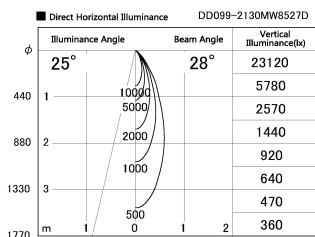

Item no. DD099-2130MW8527D

Series Name:  $\Phi$ 125 Spark (Deep Cone)

Installation	Recessed mount
Type	
Fixture wattage	19.9W
Beam angle	28 deg
Color Temp.	2700K
CRI	Ra>85
Luminous	1688 lm
Body	Die-cast aluminum alloy
Body finish	N/A
Trim finish	White
Reflector finish	Mirror
IP Rate	IP20
Light source	COB module
Input Voltage	AC220~240V
Dimming Type	Non-Dimmable
Certificate	CE, CCC
Cut Hole	125mm