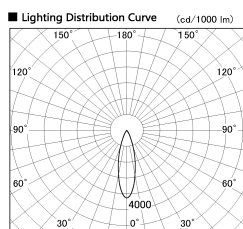

Item no. DD099-2130MW9040D

Series Name: Φ 125 Spark (Deep Cone)

Installation	Recessed mount
Type	
Fixture wattage	19.9W
Beam angle	28 deg
Color Temp.	4000K
CRI	Ra>90
Luminous	1646 lm
Body	Die-cast aluminum alloy
Body finish	N/A
Trim finish	White
Reflector finish	Mirror
IP Rate	IP20
Light source	COB module
Input Voltage	AC220~240V
Dimming Type	Non-Dimmable
Certificate	CE, CCC
Cut Hole	125mm