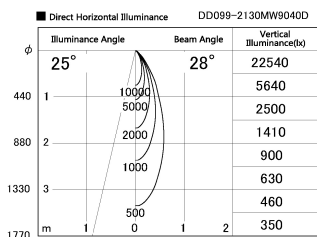

Item no. DD099-2130MW9040D

Series Name: Φ 125 Spark (Deep Cone)

Installation	Recessed mount
Type	
Fixture wattage	19.9W
Beam angle	28 deg
Color Temp.	4000K
CRI	Ra>90
Luminous	1646 lm
Body	Die-cast aluminum alloy
Body finish	N/A
Trim finish	White
Reflector finish	Mirror
IP Rate	IP20
Light source	COB module
Input Voltage	AC220~240V
Dimming Type	Non-Dimmable
Certificate	CE, CCC
Cut Hole	125mm