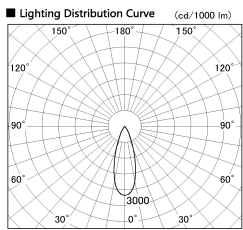

Item no. DD099-2130WW8527D

Series Name:  $\Phi$ 125 Spark (Deep Cone)

Installation	Recessed mount
Type	$\Phi$ 125 Spark (Deep Cone)
Fixture wattage	19.9W
Beam angle	33 deg
Color Temp.	2700K
CRI	Ra>85
Luminous	1557 lm
Body	Die-cast aluminum alloy
Body finish	N/A
Trim finish	White
Reflector finish	White
IP Rate	IP20
Light source	COB module
Input Voltage	AC220~240V
Dimming Type	Non-Dimmable
Certificate	CE, CCC
Cut Hole	125mm