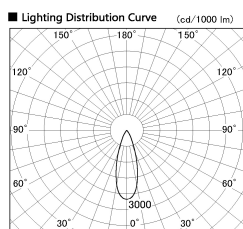

Item no. DD099-2130WW8527D

Series Name: Φ 125 Spark (Deep Cone)

Installation	Recessed mount
Type	
Fixture wattage	19.9W
Beam angle	33 deg
Color Temp.	2700K
CRI	Ra>85
Luminous	1557 lm
Body	Die-cast aluminum alloy
Body finish	N/A
Trim finish	White
Reflector finish	White
IP Rate	IP20
Light source	COB module
Input Voltage	AC220~240V
Dimming Type	Non-Dimmable
Certificate	CE, CCC
Cut Hole	125mm