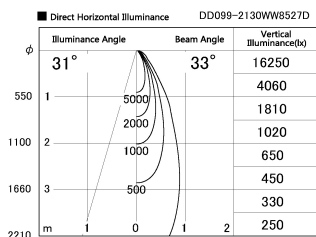

Item no. DD099-2130WW8527D

Series Name: Φ 125 Spark (Deep Cone)

Installation	Recessed mount
Type	
Fixture wattage	19.9W
Beam angle	33 deg
Color Temp.	2700K
CRI	Ra>85
Luminous	1557 lm
Body	Die-cast aluminum alloy
Body finish	N/A
Trim finish	White
Reflector finish	White
IP Rate	IP20
Light source	COB module
Input Voltage	AC220~240V
Dimming Type	Non-Dimmable
Certificate	CE, CCC
Cut Hole	125mm