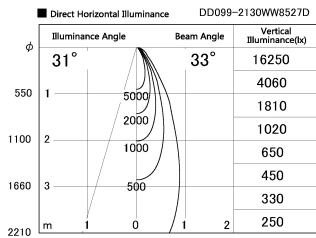

Item no. DD099-2130WW8527D

Series Name:  $\Phi$ 125 Spark (Deep Cone)

Installation	Recessed mount
Type	$\Phi$ 125 Spark (Deep Cone)
Fixture wattage	19.9W
Beam angle	33 deg
Color Temp.	2700K
CRI	Ra>85
Luminous	1557 lm
Body	Die-cast aluminum alloy
Body finish	N/A
Trim finish	White
Reflector finish	White
IP Rate	IP20
Light source	COB module
Input Voltage	AC220~240V
Dimming Type	Non-Dimmable
Certificate	CE, CCC
Cut Hole	125mm