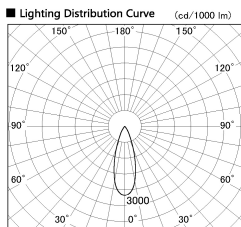

Item no. DD099-2130WW8530D

Series Name: Φ 125 Spark (Deep Cone)

Installation	Recessed mount
Type	
Fixture wattage	19.9W
Beam angle	33 deg
Color Temp.	3000K
CRI	Ra>85
Luminous	1622 lm
Body	Die-cast aluminum alloy
Body finish	N/A
Trim finish	White
Reflector finish	White
IP Rate	IP20
Light source	COB module
Input Voltage	AC220~240V
Dimming Type	Non-Dimmable
Certificate	CE, CCC
Cut Hole	125mm