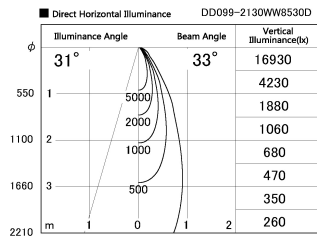

Item no. DD099-2130WW8530D

Series Name: Φ 125 Spark (Deep Cone)

Installation	Recessed mount
Type	
Fixture wattage	19.9W
Beam angle	33 deg
Color Temp.	3000K
CRI	Ra>85
Luminous	1622 lm
Body	Die-cast aluminum alloy
Body finish	N/A
Trim finish	White
Reflector finish	White
IP Rate	IP20
Light source	COB module
Input Voltage	AC220~240V
Dimming Type	Non-Dimmable
Certificate	CE, CCC
Cut Hole	125mm