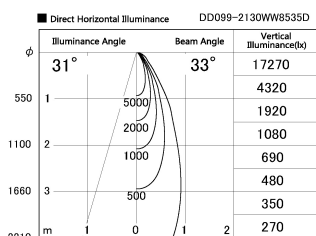

Item no. DD099-2130WW8535D

Series Name: Φ 125 Spark (Deep Cone)

Installation	Recessed mount
Type	
Fixture wattage	19.9W
Beam angle	33 deg
Color Temp.	3500K
CRI	Ra>85
Luminous	1655 lm
Body	Die-cast aluminum alloy
Body finish	N/A
Trim finish	White
Reflector finish	White
IP Rate	IP20
Light source	COB module
Input Voltage	AC220~240V
Dimming Type	Non-Dimmable
Certificate	CE, CCC
Cut Hole	125mm