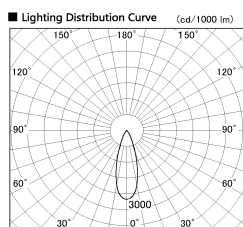

Item no. DD099-2130WW8535D

Series Name: Φ 125 Spark (Deep Cone)

Installation	Recessed mount
Type	
Fixture wattage	19.9W
Beam angle	33 deg
Color Temp.	3500K
CRI	Ra>85
Luminous	1655 lm
Body	Die-cast aluminum alloy
Body finish	N/A
Trim finish	White
Reflector finish	White
IP Rate	IP20
Light source	COB module
Input Voltage	AC220~240V
Dimming Type	Non-Dimmable
Certificate	CE, CCC
Cut Hole	125mm