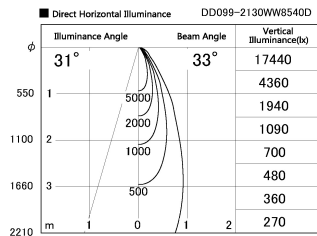

Item no. DD099-2130WW8540D

Series Name: Φ 125 Spark (Deep Cone)

Installation	Recessed mount
Type	
Fixture wattage	19.9W
Beam angle	33 deg
Color Temp.	4000K
CRI	Ra>85
Luminous	1671 lm
Body	Die-cast aluminum alloy
Body finish	N/A
Trim finish	White
Reflector finish	White
IP Rate	IP20
Light source	COB module
Input Voltage	AC220~240V
Dimming Type	Non-Dimmable
Certificate	CE, CCC
Cut Hole	125mm