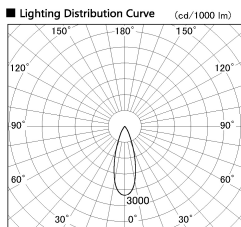

Item no. DD099-2130WW8540D

Series Name: Φ 125 Spark (Deep Cone)

Installation	Recessed mount
Type	
Fixture wattage	19.9W
Beam angle	33 deg
Color Temp.	4000K
CRI	Ra>85
Luminous	1671 lm
Body	Die-cast aluminum alloy
Body finish	N/A
Trim finish	White
Reflector finish	White
IP Rate	IP20
Light source	COB module
Input Voltage	AC220~240V
Dimming Type	Non-Dimmable
Certificate	CE, CCC
Cut Hole	125mm