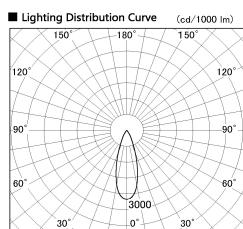

Item no. DD099-2130WW9027D

Series Name: Φ 125 Spark (Deep Cone)

Installation	Recessed mount
Type	
Fixture wattage	19.9W
Beam angle	33 deg
Color Temp.	2700K
CRI	Ra>90
Luminous	1416 lm
Body	Die-cast aluminum alloy
Body finish	N/A
Trim finish	White
Reflector finish	White
IP Rate	IP20
Light source	COB module
Input Voltage	AC220~240V
Dimming Type	Non-Dimmable
Certificate	CE, CCC
Cut Hole	125mm