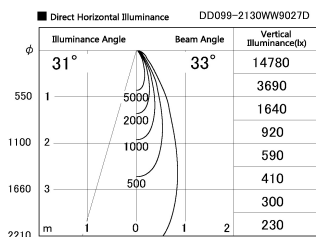

Item no. DD099-2130WW9027D

Series Name: Φ 125 Spark (Deep Cone)

Installation	Recessed mount
Type	
Fixture wattage	19.9W
Beam angle	33 deg
Color Temp.	2700K
CRI	Ra>90
Luminous	1416 lm
Body	Die-cast aluminum alloy
Body finish	N/A
Trim finish	White
Reflector finish	White
IP Rate	IP20
Light source	COB module
Input Voltage	AC220~240V
Dimming Type	Non-Dimmable
Certificate	CE, CCC
Cut Hole	125mm