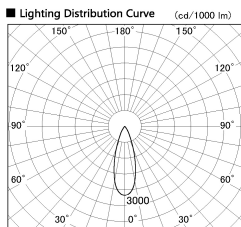

Item no. DD099-2130WW9027D

Series Name: Φ 125 Spark (Deep Cone)

Installation	Recessed mount
Type	Φ 125 Spark (Deep Cone)
Fixture wattage	19.9W
Beam angle	33 deg
Color Temp.	2700K
CRI	Ra>90
Luminous	1416 lm
Body	Die-cast aluminum alloy
Body finish	N/A
Trim finish	White
Reflector finish	White
IP Rate	IP20
Light source	COB module
Input Voltage	AC220~240V
Dimming Type	Non-Dimmable
Certificate	CE, CCC
Cut Hole	125mm