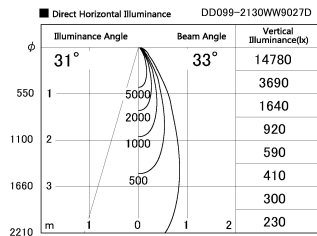

Item no. DD099-2130WW9027D

Series Name: Φ 125 Spark (Deep Cone)

Installation	Recessed mount
Type	Φ 125 Spark (Deep Cone)
Fixture wattage	19.9W
Beam angle	33 deg
Color Temp.	2700K
CRI	Ra>90
Luminous	1416 lm
Body	Die-cast aluminum alloy
Body finish	N/A
Trim finish	White
Reflector finish	White
IP Rate	IP20
Light source	COB module
Input Voltage	AC220~240V
Dimming Type	Non-Dimmable
Certificate	CE, CCC
Cut Hole	125mm