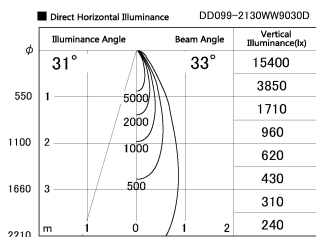

Item no. DD099-2130WW9030D

Series Name: Φ 125 Spark (Deep Cone)

Installation	Recessed mount
Type	
Fixture wattage	19.9W
Beam angle	33 deg
Color Temp.	3000K
CRI	Ra>90
Luminous	1475 lm
Body	Die-cast aluminum alloy
Body finish	N/A
Trim finish	White
Reflector finish	White
IP Rate	IP20
Light source	COB module
Input Voltage	AC220~240V
Dimming Type	Non-Dimmable
Certificate	CE, CCC
Cut Hole	125mm