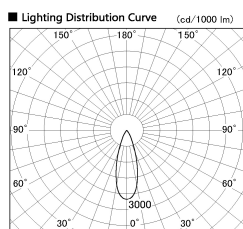

Item no. DD099-2130WW9030D

Series Name: Φ 125 Spark (Deep Cone)

Installation	Recessed mount
Type	
Fixture wattage	19.9W
Beam angle	33 deg
Color Temp.	3000K
CRI	Ra>90
Luminous	1475 lm
Body	Die-cast aluminum alloy
Body finish	N/A
Trim finish	White
Reflector finish	White
IP Rate	IP20
Light source	COB module
Input Voltage	AC220~240V
Dimming Type	Non-Dimmable
Certificate	CE, CCC
Cut Hole	125mm