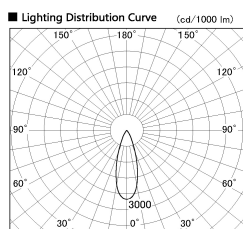

Item no. DD099-2130WW9035D

Series Name: Φ 125 Spark (Deep Cone)

Installation	Recessed mount
Type	Φ 125 Spark (Deep Cone)
Fixture wattage	19.9W
Beam angle	33 deg
Color Temp.	3500K
CRI	Ra>90
Luminous	1505 lm
Body	Die-cast aluminum alloy
Body finish	N/A
Trim finish	White
Reflector finish	White
IP Rate	IP20
Light source	COB module
Input Voltage	AC220~240V
Dimming Type	Non-Dimmable
Certificate	CE, CCC
Cut Hole	125mm