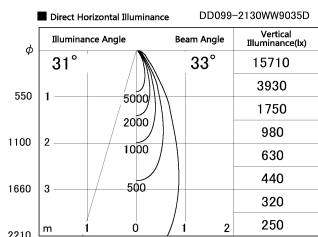

Item no. DD099-2130WW9035D

Series Name: Φ 125 Spark (Deep Cone)

Installation	Recessed mount
Type	Φ 125 Spark (Deep Cone)
Fixture wattage	19.9W
Beam angle	33 deg
Color Temp.	3500K
CRI	Ra>90
Luminous	1505 lm
Body	Die-cast aluminum alloy
Body finish	N/A
Trim finish	White
Reflector finish	White
IP Rate	IP20
Light source	COB module
Input Voltage	AC220~240V
Dimming Type	Non-Dimmable
Certificate	CE, CCC
Cut Hole	125mm