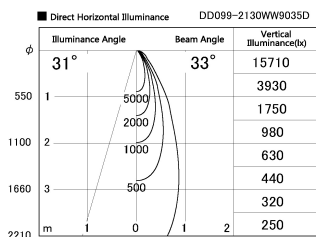

Item no. DD099-2130WW9035D

Series Name: Φ 125 Spark (Deep Cone)

| | |
|------------------|-------------------------|
| Installation | Recessed mount |
| Type | |
| Fixture wattage | 19.9W |
| Beam angle | 33 deg |
| Color Temp. | 3500K |
| CRI | Ra>90 |
| Luminous | 1505 lm |
| Body | Die-cast aluminum alloy |
| Body finish | N/A |
| Trim finish | White |
| Reflector finish | White |
| IP Rate | IP20 |
| Light source | COB module |
| Input Voltage | AC220~240V |
| Dimming Type | Non-Dimmable |
| Certificate | CE, CCC |
| Cut Hole | 125mm |