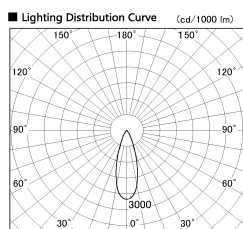

Item no. DD099-2130WW9035D

Series Name: Φ 125 Spark (Deep Cone)

| | |
|------------------|-------------------------|
| Installation | Recessed mount |
| Type | |
| Fixture wattage | 19.9W |
| Beam angle | 33 deg |
| Color Temp. | 3500K |
| CRI | Ra>90 |
| Luminous | 1505 lm |
| Body | Die-cast aluminum alloy |
| Body finish | N/A |
| Trim finish | White |
| Reflector finish | White |
| IP Rate | IP20 |
| Light source | COB module |
| Input Voltage | AC220~240V |
| Dimming Type | Non-Dimmable |
| Certificate | CE, CCC |
| Cut Hole | 125mm |