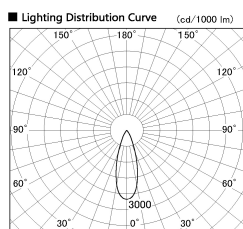

Item no. DD099-2130WW9040D

Series Name: Φ 125 Spark (Deep Cone)

| | |
|------------------|-------------------------|
| Installation | Recessed mount |
| Type | |
| Fixture wattage | 19.9W |
| Beam angle | 33 deg |
| Color Temp. | 4000K |
| CRI | Ra>90 |
| Luminous | 1519 lm |
| Body | Die-cast aluminum alloy |
| Body finish | N/A |
| Trim finish | White |
| Reflector finish | White |
| IP Rate | IP20 |
| Light source | COB module |
| Input Voltage | AC220~240V |
| Dimming Type | Non-Dimmable |
| Certificate | CE, CCC |
| Cut Hole | 125mm |