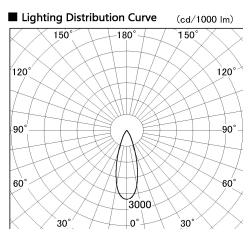

Item no. DD099-2130WW9040D

Series Name: Φ 125 Spark (Deep Cone)

Installation	Recessed mount
Type	Φ 125 Spark (Deep Cone)
Fixture wattage	19.9W
Beam angle	33 deg
Color Temp.	4000K
CRI	Ra>90
Luminous	1519 lm
Body	Die-cast aluminum alloy
Body finish	N/A
Trim finish	White
Reflector finish	White
IP Rate	IP20
Light source	COB module
Input Voltage	AC220~240V
Dimming Type	Non-Dimmable
Certificate	CE, CCC
Cut Hole	125mm