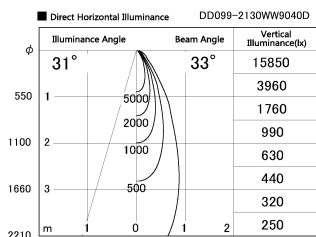

Item no. DD099-2130WW9040D

Series Name: Φ 125 Spark (Deep Cone)

Installation	Recessed mount
Type	Φ 125 Spark (Deep Cone)
Fixture wattage	19.9W
Beam angle	33 deg
Color Temp.	4000K
CRI	Ra>90
Luminous	1519 lm
Body	Die-cast aluminum alloy
Body finish	N/A
Trim finish	White
Reflector finish	White
IP Rate	IP20
Light source	COB module
Input Voltage	AC220~240V
Dimming Type	Non-Dimmable
Certificate	CE, CCC
Cut Hole	125mm