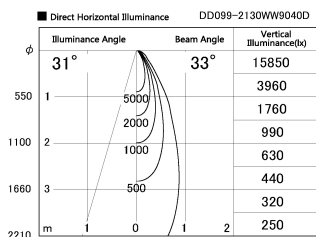

Item no. DD099-2130WW9040D

Series Name: Φ 125 Spark (Deep Cone)

| | |
|------------------|-------------------------|
| Installation | Recessed mount |
| Type | |
| Fixture wattage | 19.9W |
| Beam angle | 33 deg |
| Color Temp. | 4000K |
| CRI | Ra>90 |
| Luminous | 1519 lm |
| Body | Die-cast aluminum alloy |
| Body finish | N/A |
| Trim finish | White |
| Reflector finish | White |
| IP Rate | IP20 |
| Light source | COB module |
| Input Voltage | AC220~240V |
| Dimming Type | Non-Dimmable |
| Certificate | CE, CCC |
| Cut Hole | 125mm |