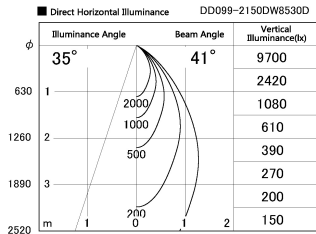

Item no. DD099-2150DW8530D

Series Name: Φ 125 Spark (Deep Cone)

With Dark Mirror Reflector

| | |
|------------------|-------------------------|
| Installation | Recessed mount |
| Type | |
| Fixture wattage | 19.9W |
| Beam angle | 41 deg |
| Color Temp. | 3000K |
| CRI | Ra>85 |
| Luminous | 1538 lm |
| Body | Die-cast aluminum alloy |
| Body finish | N/A |
| Trim finish | White |
| Reflector finish | Dark Mirror |
| IP Rate | IP20 |
| Light source | COB module |
| Input Voltage | AC220~240V |
| Dimming Type | Non-Dimmable |
| Certificate | CE, CCC |
| Cut Hole | 125mm |