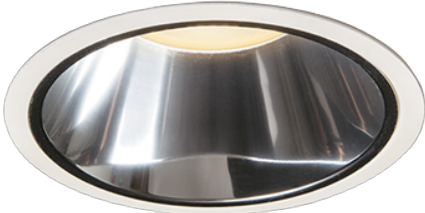

Item no. DD099-2150DW8530D

Series Name: Φ 125 Spark (Deep Cone)

With Dark Mirror Reflector

| | |
|------------------|-------------------------|
| Installation | Recessed mount |
| Type | |
| Fixture wattage | 19.9W |
| Beam angle | 41 deg |
| Color Temp. | 3000K |
| CRI | Ra>85 |
| Luminous | 1538 lm |
| Body | Die-cast aluminum alloy |
| Body finish | N/A |
| Trim finish | White |
| Reflector finish | Dark Mirror |
| IP Rate | IP20 |
| Light source | COB module |
| Input Voltage | AC220~240V |
| Dimming Type | Non-Dimmable |
| Certificate | CE, CCC |
| Cut Hole | 125mm |