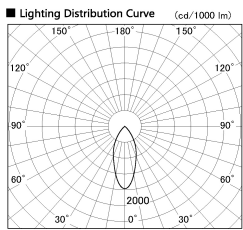

Item no. DD099-2150DW8530D

Series Name: Φ 125 Spark (Deep Cone)

With Dark Mirror Reflector

| | |
|------------------|-------------------------|
| Installation | Recessed mount |
| Type | |
| Fixture wattage | 19.9W |
| Beam angle | 41 deg |
| Color Temp. | 3000K |
| CRI | Ra>85 |
| Luminous | 1538 lm |
| Body | Die-cast aluminum alloy |
| Body finish | N/A |
| Trim finish | White |
| Reflector finish | Dark Mirror |
| IP Rate | IP20 |
| Light source | COB module |
| Input Voltage | AC220~240V |
| Dimming Type | Non-Dimmable |
| Certificate | CE, CCC |
| Cut Hole | 125mm |