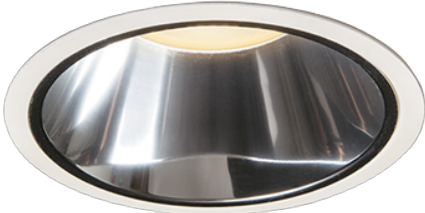

Item no. DD099-2150DW9035D

Series Name:  $\Phi$ 125 Spark (Deep Cone)

With Dark Mirror Reflector

|                  |                         |
|------------------|-------------------------|
| Installation     | Recessed mount          |
| Type             |                         |
| Fixture wattage  | 19.9W                   |
| Beam angle       | 41 deg                  |
| Color Temp.      | 3500K                   |
| CRI              | Ra>90                   |
| Luminous         | 1426 lm                 |
| Body             | Die-cast aluminum alloy |
| Body finish      | N/A                     |
| Trim finish      | White                   |
| Reflector finish | Dark Mirror             |
| IP Rate          | IP20                    |
| Light source     | COB module              |
| Input Voltage    | AC220~240V              |
| Dimming Type     | Non-Dimmable            |
| Certificate      | CE, CCC                 |
| Cut Hole         | 125mm                   |