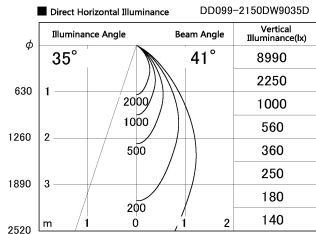

Item no. DD099-2150DW9035D

Series Name:  $\Phi$ 125 Spark (Deep Cone)

With Dark Mirror Reflector

|                  |                         |
|------------------|-------------------------|
| Installation     | Recessed mount          |
| Type             |                         |
| Fixture wattage  | 19.9W                   |
| Beam angle       | 41 deg                  |
| Color Temp.      | 3500K                   |
| CRI              | Ra>90                   |
| Luminous         | 1426 lm                 |
| Body             | Die-cast aluminum alloy |
| Body finish      | N/A                     |
| Trim finish      | White                   |
| Reflector finish | Dark Mirror             |
| IP Rate          | IP20                    |
| Light source     | COB module              |
| Input Voltage    | AC220~240V              |
| Dimming Type     | Non-Dimmable            |
| Certificate      | CE, CCC                 |
| Cut Hole         | 125mm                   |