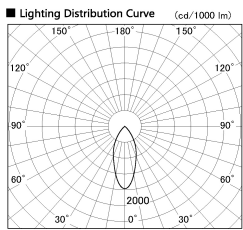

Item no. DD099-2150DW9035D

Series Name:  $\Phi$ 125 Spark (Deep Cone)

With Dark Mirror Reflector

|                  |                         |
|------------------|-------------------------|
| Installation     | Recessed mount          |
| Type             |                         |
| Fixture wattage  | 19.9W                   |
| Beam angle       | 41 deg                  |
| Color Temp.      | 3500K                   |
| CRI              | Ra>90                   |
| Luminous         | 1426 lm                 |
| Body             | Die-cast aluminum alloy |
| Body finish      | N/A                     |
| Trim finish      | White                   |
| Reflector finish | Dark Mirror             |
| IP Rate          | IP20                    |
| Light source     | COB module              |
| Input Voltage    | AC220~240V              |
| Dimming Type     | Non-Dimmable            |
| Certificate      | CE, CCC                 |
| Cut Hole         | 125mm                   |