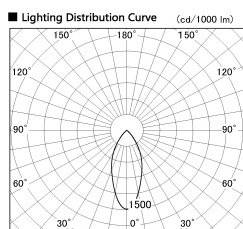

Item no. DD099-2150MW8527D

Series Name:  $\Phi$ 125 Spark (Deep Cone)

Installation	Recessed mount
Type	
Fixture wattage	19.9W
Beam angle	43 deg
Color Temp.	2700K
CRI	Ra>85
Luminous	1484 lm
Body	Die-cast aluminum alloy
Body finish	N/A
Trim finish	White
Reflector finish	Mirror
IP Rate	IP20
Light source	COB module
Input Voltage	AC220~240V
Dimming Type	Non-Dimmable
Certificate	CE, CCC
Cut Hole	125mm