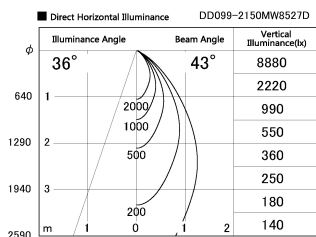

Item no. DD099-2150MW8527D

Series Name:  $\Phi$ 125 Spark (Deep Cone)

Installation	Recessed mount
Type	
Fixture wattage	19.9W
Beam angle	43 deg
Color Temp.	2700K
CRI	Ra>85
Luminous	1484 lm
Body	Die-cast aluminum alloy
Body finish	N/A
Trim finish	White
Reflector finish	Mirror
IP Rate	IP20
Light source	COB module
Input Voltage	AC220~240V
Dimming Type	Non-Dimmable
Certificate	CE, CCC
Cut Hole	125mm