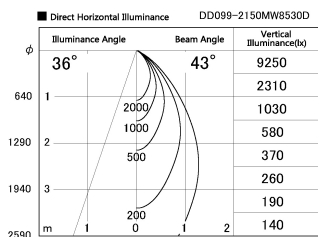

Item no. DD099-2150MW8530D

Series Name:  $\Phi$ 125 Spark (Deep Cone)

Installation	Recessed mount
Type	
Fixture wattage	19.9W
Beam angle	43 deg
Color Temp.	3000K
CRI	Ra>85
Luminous	1546 lm
Body	Die-cast aluminum alloy
Body finish	N/A
Trim finish	White
Reflector finish	Mirror
IP Rate	IP20
Light source	COB module
Input Voltage	AC220~240V
Dimming Type	Non-Dimmable
Certificate	CE, CCC
Cut Hole	125mm