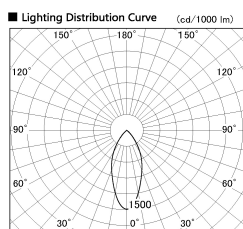

Item no. DD099-2150MW8530D

Series Name:  $\Phi$ 125 Spark (Deep Cone)

Installation	Recessed mount
Type	
Fixture wattage	19.9W
Beam angle	43 deg
Color Temp.	3000K
CRI	Ra>85
Luminous	1546 lm
Body	Die-cast aluminum alloy
Body finish	N/A
Trim finish	White
Reflector finish	Mirror
IP Rate	IP20
Light source	COB module
Input Voltage	AC220~240V
Dimming Type	Non-Dimmable
Certificate	CE, CCC
Cut Hole	125mm