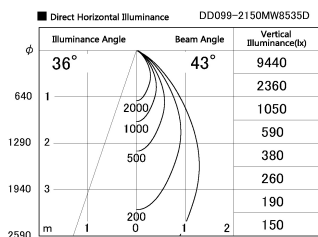

Item no. DD099-2150MW8535D

Series Name:  $\Phi$ 125 Spark (Deep Cone)

Installation	Recessed mount
Type	
Fixture wattage	19.9W
Beam angle	43 deg
Color Temp.	3500K
CRI	Ra>85
Luminous	1577 lm
Body	Die-cast aluminum alloy
Body finish	N/A
Trim finish	White
Reflector finish	Mirror
IP Rate	IP20
Light source	COB module
Input Voltage	AC220~240V
Dimming Type	Non-Dimmable
Certificate	CE, CCC
Cut Hole	125mm