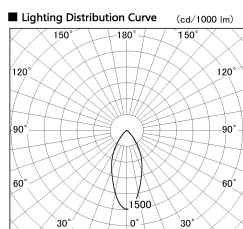

Item no. DD099-2150MW8535D

Series Name:  $\Phi$ 125 Spark (Deep Cone)

Installation	Recessed mount
Type	
Fixture wattage	19.9W
Beam angle	43 deg
Color Temp.	3500K
CRI	Ra>85
Luminous	1577 lm
Body	Die-cast aluminum alloy
Body finish	N/A
Trim finish	White
Reflector finish	Mirror
IP Rate	IP20
Light source	COB module
Input Voltage	AC220~240V
Dimming Type	Non-Dimmable
Certificate	CE, CCC
Cut Hole	125mm