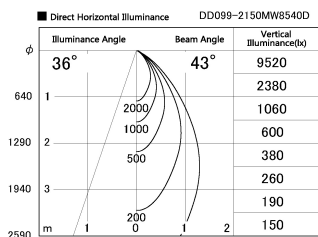

Item no. DD099-2150MW8540D

Series Name: Φ 125 Spark (Deep Cone)

Installation	Recessed mount
Type	
Fixture wattage	19.9W
Beam angle	43 deg
Color Temp.	4000K
CRI	Ra>85
Luminous	1592 lm
Body	Die-cast aluminum alloy
Body finish	N/A
Trim finish	White
Reflector finish	Mirror
IP Rate	IP20
Light source	COB module
Input Voltage	AC220~240V
Dimming Type	Non-Dimmable
Certificate	CE, CCC
Cut Hole	125mm