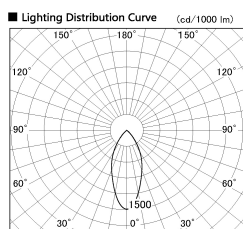

Item no. DD099-2150MW8540D

Series Name: Φ 125 Spark (Deep Cone)

Installation	Recessed mount
Type	
Fixture wattage	19.9W
Beam angle	43 deg
Color Temp.	4000K
CRI	Ra>85
Luminous	1592 lm
Body	Die-cast aluminum alloy
Body finish	N/A
Trim finish	White
Reflector finish	Mirror
IP Rate	IP20
Light source	COB module
Input Voltage	AC220~240V
Dimming Type	Non-Dimmable
Certificate	CE, CCC
Cut Hole	125mm