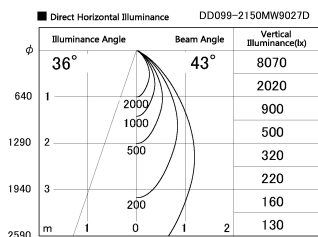

Item no. DD099-2150MW9027D

Series Name: Φ 125 Spark (Deep Cone)

| | |
|------------------|------------------------------|
| Installation | Recessed mount |
| Type | Φ 125 Spark (Deep Cone) |
| Fixture wattage | 19.9W |
| Beam angle | 43 deg |
| Color Temp. | 2700K |
| CRI | Ra>90 |
| Luminous | 1349 lm |
| Body | Die-cast aluminum alloy |
| Body finish | N/A |
| Trim finish | White |
| Reflector finish | Mirror |
| IP Rate | IP20 |
| Light source | COB module |
| Input Voltage | AC220~240V |
| Dimming Type | Non-Dimmable |
| Certificate | CE, CCC |
| Cut Hole | 125mm |