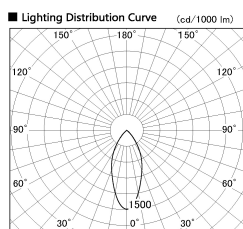

Item no. DD099-2150MW9027D

Series Name: Φ 125 Spark (Deep Cone)

| | |
|------------------|------------------------------|
| Installation | Recessed mount |
| Type | Φ 125 Spark (Deep Cone) |
| Fixture wattage | 19.9W |
| Beam angle | 43 deg |
| Color Temp. | 2700K |
| CRI | Ra>90 |
| Luminous | 1349 lm |
| Body | Die-cast aluminum alloy |
| Body finish | N/A |
| Trim finish | White |
| Reflector finish | Mirror |
| IP Rate | IP20 |
| Light source | COB module |
| Input Voltage | AC220~240V |
| Dimming Type | Non-Dimmable |
| Certificate | CE, CCC |
| Cut Hole | 125mm |