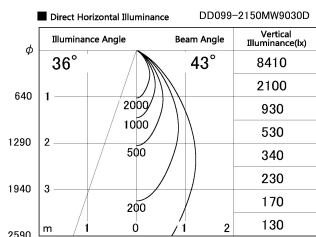

Item no. DD099-2150MW9030D

Series Name: Φ 125 Spark (Deep Cone)

Installation	Recessed mount
Type	
Fixture wattage	19.9W
Beam angle	43 deg
Color Temp.	3000K
CRI	Ra>90
Luminous	1406 lm
Body	Die-cast aluminum alloy
Body finish	N/A
Trim finish	White
Reflector finish	Mirror
IP Rate	IP20
Light source	COB module
Input Voltage	AC220~240V
Dimming Type	Non-Dimmable
Certificate	CE, CCC
Cut Hole	125mm