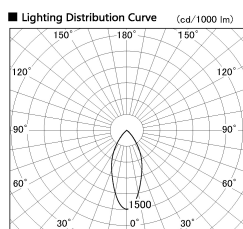

Item no. DD099-2150MW9030D

Series Name: Φ 125 Spark (Deep Cone)

Installation	Recessed mount
Type	
Fixture wattage	19.9W
Beam angle	43 deg
Color Temp.	3000K
CRI	Ra>90
Luminous	1406 lm
Body	Die-cast aluminum alloy
Body finish	N/A
Trim finish	White
Reflector finish	Mirror
IP Rate	IP20
Light source	COB module
Input Voltage	AC220~240V
Dimming Type	Non-Dimmable
Certificate	CE, CCC
Cut Hole	125mm