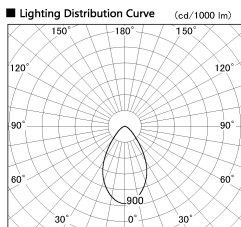

Item no. DD099-2150WW8527D

Series Name: Φ 125 Spark (Deep Cone)

Installation	Recessed mount
Type	
Fixture wattage	19.9W
Beam angle	61 deg
Color Temp.	2700K
CRI	Ra>85
Luminous	1336 lm
Body	Die-cast aluminum alloy
Body finish	N/A
Trim finish	White
Reflector finish	White
IP Rate	IP20
Light source	COB module
Input Voltage	AC220~240V
Dimming Type	Non-Dimmable
Certificate	CE, CCC
Cut Hole	125mm