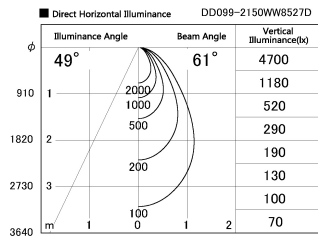

Item no. DD099-2150WW8527D

Series Name: Φ 125 Spark (Deep Cone)

Installation	Recessed mount
Type	
Fixture wattage	19.9W
Beam angle	61 deg
Color Temp.	2700K
CRI	Ra>85
Luminous	1336 lm
Body	Die-cast aluminum alloy
Body finish	N/A
Trim finish	White
Reflector finish	White
IP Rate	IP20
Light source	COB module
Input Voltage	AC220~240V
Dimming Type	Non-Dimmable
Certificate	CE, CCC
Cut Hole	125mm