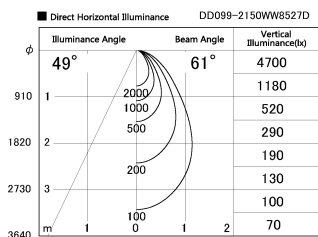

Item no. DD099-2150WW8527D

Series Name: Φ 125 Spark (Deep Cone)

Installation	Recessed mount
Type	
Fixture wattage	19.9W
Beam angle	61 deg
Color Temp.	2700K
CRI	Ra>85
Luminous	1336 lm
Body	Die-cast aluminum alloy
Body finish	N/A
Trim finish	White
Reflector finish	White
IP Rate	IP20
Light source	COB module
Input Voltage	AC220~240V
Dimming Type	Non-Dimmable
Certificate	CE, CCC
Cut Hole	125mm