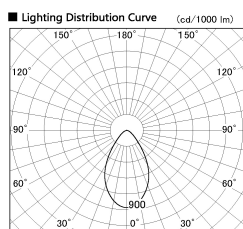

Item no. DD099-2150WW8527D

Series Name: Φ 125 Spark (Deep Cone)

Installation	Recessed mount
Type	
Fixture wattage	19.9W
Beam angle	61 deg
Color Temp.	2700K
CRI	Ra>85
Luminous	1336 lm
Body	Die-cast aluminum alloy
Body finish	N/A
Trim finish	White
Reflector finish	White
IP Rate	IP20
Light source	COB module
Input Voltage	AC220~240V
Dimming Type	Non-Dimmable
Certificate	CE, CCC
Cut Hole	125mm