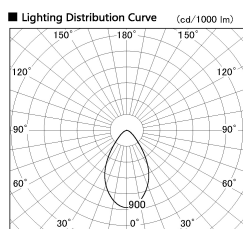

Item no. DD099-2150WW8530D

Series Name: Φ 125 Spark (Deep Cone)

Installation	Recessed mount
Type	Φ 125 Spark (Deep Cone)
Fixture wattage	19.9W
Beam angle	61 deg
Color Temp.	3000K
CRI	Ra>85
Luminous	1392 lm
Body	Die-cast aluminum alloy
Body finish	N/A
Trim finish	White
Reflector finish	White
IP Rate	IP20
Light source	COB module
Input Voltage	AC220~240V
Dimming Type	Non-Dimmable
Certificate	CE, CCC
Cut Hole	125mm