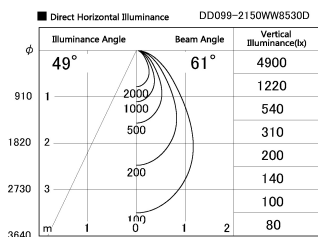

Item no. DD099-2150WW8530D

Series Name: Φ 125 Spark (Deep Cone)

Installation	Recessed mount
Type	Φ 125 Spark (Deep Cone)
Fixture wattage	19.9W
Beam angle	61 deg
Color Temp.	3000K
CRI	Ra>85
Luminous	1392 lm
Body	Die-cast aluminum alloy
Body finish	N/A
Trim finish	White
Reflector finish	White
IP Rate	IP20
Light source	COB module
Input Voltage	AC220~240V
Dimming Type	Non-Dimmable
Certificate	CE, CCC
Cut Hole	125mm