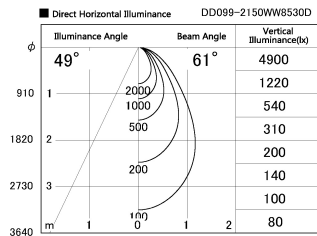

Item no. DD099-2150WW8530D

Series Name: Φ 125 Spark (Deep Cone)

| | |
|------------------|-------------------------|
| Installation | Recessed mount |
| Type | |
| Fixture wattage | 19.9W |
| Beam angle | 61 deg |
| Color Temp. | 3000K |
| CRI | Ra>85 |
| Luminous | 1392 lm |
| Body | Die-cast aluminum alloy |
| Body finish | N/A |
| Trim finish | White |
| Reflector finish | White |
| IP Rate | IP20 |
| Light source | COB module |
| Input Voltage | AC220~240V |
| Dimming Type | Non-Dimmable |
| Certificate | CE, CCC |
| Cut Hole | 125mm |