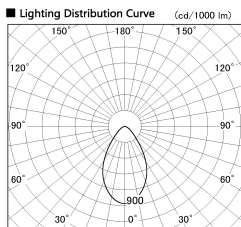

Item no. DD099-2150WW8530D

Series Name: Φ 125 Spark (Deep Cone)

| | |
|------------------|-------------------------|
| Installation | Recessed mount |
| Type | |
| Fixture wattage | 19.9W |
| Beam angle | 61 deg |
| Color Temp. | 3000K |
| CRI | Ra>85 |
| Luminous | 1392 lm |
| Body | Die-cast aluminum alloy |
| Body finish | N/A |
| Trim finish | White |
| Reflector finish | White |
| IP Rate | IP20 |
| Light source | COB module |
| Input Voltage | AC220~240V |
| Dimming Type | Non-Dimmable |
| Certificate | CE, CCC |
| Cut Hole | 125mm |