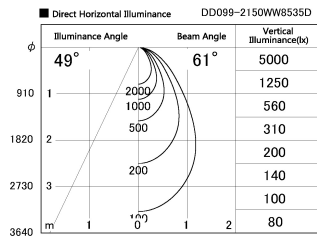

Item no. DD099-2150WW8535D

Series Name:  $\Phi$ 125 Spark (Deep Cone)

Installation	Recessed mount
Type	
Fixture wattage	19.9W
Beam angle	61 deg
Color Temp.	3500K
CRI	Ra>85
Luminous	1420 lm
Body	Die-cast aluminum alloy
Body finish	N/A
Trim finish	White
Reflector finish	White
IP Rate	IP20
Light source	COB module
Input Voltage	AC220~240V
Dimming Type	Non-Dimmable
Certificate	CE, CCC
Cut Hole	125mm