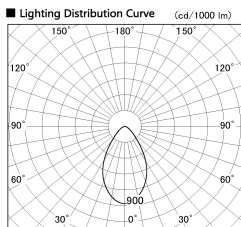

Item no. DD099-2150WW8535D

Series Name:  $\Phi$ 125 Spark (Deep Cone)

Installation	Recessed mount
Type	
Fixture wattage	19.9W
Beam angle	61 deg
Color Temp.	3500K
CRI	Ra>85
Luminous	1420 lm
Body	Die-cast aluminum alloy
Body finish	N/A
Trim finish	White
Reflector finish	White
IP Rate	IP20
Light source	COB module
Input Voltage	AC220~240V
Dimming Type	Non-Dimmable
Certificate	CE, CCC
Cut Hole	125mm