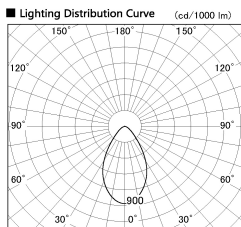

Item no. DD099-2150WW8540D

Series Name: Φ 125 Spark (Deep Cone)

Installation	Recessed mount
Type	
Fixture wattage	19.9W
Beam angle	61 deg
Color Temp.	4000K
CRI	Ra>85
Luminous	1433 lm
Body	Die-cast aluminum alloy
Body finish	N/A
Trim finish	White
Reflector finish	White
IP Rate	IP20
Light source	COB module
Input Voltage	AC220~240V
Dimming Type	Non-Dimmable
Certificate	CE, CCC
Cut Hole	125mm