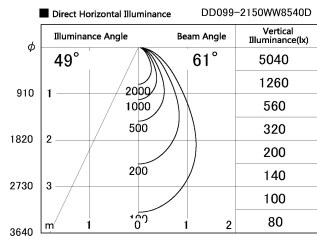

Item no. DD099-2150WW8540D

Series Name: Φ 125 Spark (Deep Cone)

Installation	Recessed mount
Type	
Fixture wattage	19.9W
Beam angle	61 deg
Color Temp.	4000K
CRI	Ra>85
Luminous	1433 lm
Body	Die-cast aluminum alloy
Body finish	N/A
Trim finish	White
Reflector finish	White
IP Rate	IP20
Light source	COB module
Input Voltage	AC220~240V
Dimming Type	Non-Dimmable
Certificate	CE, CCC
Cut Hole	125mm