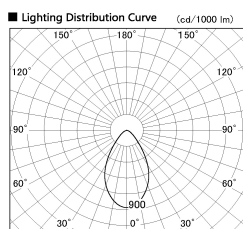

Item no. DD099-2150WW9027D

Series Name: Φ 125 Spark (Deep Cone)

Installation	Recessed mount
Type	Φ 125 Spark (Deep Cone)
Fixture wattage	19.9W
Beam angle	61 deg
Color Temp.	2700K
CRI	Ra>90
Luminous	1215 lm
Body	Die-cast aluminum alloy
Body finish	N/A
Trim finish	White
Reflector finish	White
IP Rate	IP20
Light source	COB module
Input Voltage	AC220~240V
Dimming Type	Non-Dimmable
Certificate	CE, CCC
Cut Hole	125mm