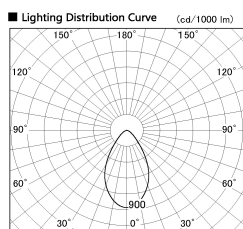

Item no. DD099-2150WW9027D

Series Name:  $\Phi$ 125 Spark (Deep Cone)

Installation	Recessed mount
Type	
Fixture wattage	19.9W
Beam angle	61 deg
Color Temp.	2700K
CRI	Ra>90
Luminous	1215 lm
Body	Die-cast aluminum alloy
Body finish	N/A
Trim finish	White
Reflector finish	White
IP Rate	IP20
Light source	COB module
Input Voltage	AC220~240V
Dimming Type	Non-Dimmable
Certificate	CE, CCC
Cut Hole	125mm