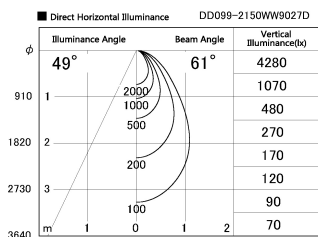

Item no. DD099-2150WW9027D

Series Name: Φ 125 Spark (Deep Cone)

Installation	Recessed mount
Type	Φ 125 Spark (Deep Cone)
Fixture wattage	19.9W
Beam angle	61 deg
Color Temp.	2700K
CRI	Ra>90
Luminous	1215 lm
Body	Die-cast aluminum alloy
Body finish	N/A
Trim finish	White
Reflector finish	White
IP Rate	IP20
Light source	COB module
Input Voltage	AC220~240V
Dimming Type	Non-Dimmable
Certificate	CE, CCC
Cut Hole	125mm