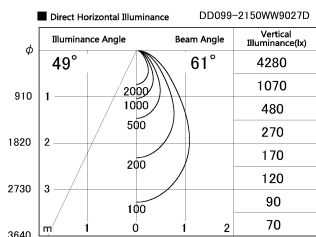

Item no. DD099-2150WW9027D

Series Name:  $\Phi$ 125 Spark (Deep Cone)

Installation	Recessed mount
Type	
Fixture wattage	19.9W
Beam angle	61 deg
Color Temp.	2700K
CRI	Ra>90
Luminous	1215 lm
Body	Die-cast aluminum alloy
Body finish	N/A
Trim finish	White
Reflector finish	White
IP Rate	IP20
Light source	COB module
Input Voltage	AC220~240V
Dimming Type	Non-Dimmable
Certificate	CE, CCC
Cut Hole	125mm