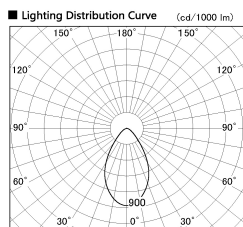

Item no. DD099-2150WW9030D

Series Name: Φ 125 Spark (Deep Cone)

Installation	Recessed mount
Type	
Fixture wattage	19.9W
Beam angle	61 deg
Color Temp.	3000K
CRI	Ra>90
Luminous	1265 lm
Body	Die-cast aluminum alloy
Body finish	N/A
Trim finish	White
Reflector finish	White
IP Rate	IP20
Light source	COB module
Input Voltage	AC220~240V
Dimming Type	Non-Dimmable
Certificate	CE, CCC
Cut Hole	125mm