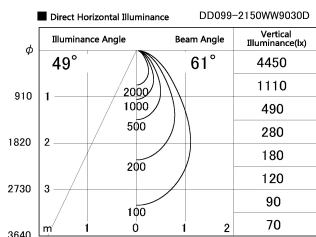

Item no. DD099-2150WW9030D

Series Name: Φ 125 Spark (Deep Cone)

Installation	Recessed mount
Type	
Fixture wattage	19.9W
Beam angle	61 deg
Color Temp.	3000K
CRI	Ra>90
Luminous	1265 lm
Body	Die-cast aluminum alloy
Body finish	N/A
Trim finish	White
Reflector finish	White
IP Rate	IP20
Light source	COB module
Input Voltage	AC220~240V
Dimming Type	Non-Dimmable
Certificate	CE, CCC
Cut Hole	125mm