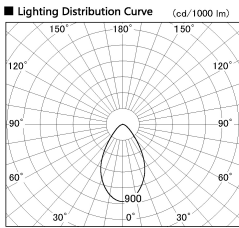

Item no. DD099-2150WW9035D

Series Name: Φ 125 Spark (Deep Cone)

Installation	Recessed mount
Type	
Fixture wattage	19.9W
Beam angle	61 deg
Color Temp.	3500K
CRI	Ra>90
Luminous	1291 lm
Body	Die-cast aluminum alloy
Body finish	N/A
Trim finish	White
Reflector finish	White
IP Rate	IP20
Light source	COB module
Input Voltage	AC220~240V
Dimming Type	Non-Dimmable
Certificate	CE, CCC
Cut Hole	125mm