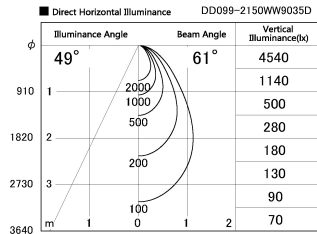

Item no. DD099-2150WW9035D

Series Name: Φ 125 Spark (Deep Cone)

Installation	Recessed mount
Type	
Fixture wattage	19.9W
Beam angle	61 deg
Color Temp.	3500K
CRI	Ra>90
Luminous	1291 lm
Body	Die-cast aluminum alloy
Body finish	N/A
Trim finish	White
Reflector finish	White
IP Rate	IP20
Light source	COB module
Input Voltage	AC220~240V
Dimming Type	Non-Dimmable
Certificate	CE, CCC
Cut Hole	125mm