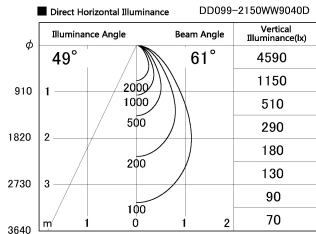

Item no. DD099-2150WW9040D

Series Name: Φ 125 Spark (Deep Cone)

Installation	Recessed mount
Type	
Fixture wattage	19.9W
Beam angle	61 deg
Color Temp.	4000K
CRI	Ra>90
Luminous	1303 lm
Body	Die-cast aluminum alloy
Body finish	N/A
Trim finish	White
Reflector finish	White
IP Rate	IP20
Light source	COB module
Input Voltage	AC220~240V
Dimming Type	Non-Dimmable
Certificate	CE, CCC
Cut Hole	125mm