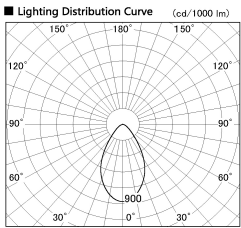

Item no. DD099-2150WW9040D

Series Name: Φ 125 Spark (Deep Cone)

Installation	Recessed mount
Type	
Fixture wattage	19.9W
Beam angle	61 deg
Color Temp.	4000K
CRI	Ra>90
Luminous	1303 lm
Body	Die-cast aluminum alloy
Body finish	N/A
Trim finish	White
Reflector finish	White
IP Rate	IP20
Light source	COB module
Input Voltage	AC220~240V
Dimming Type	Non-Dimmable
Certificate	CE, CCC
Cut Hole	125mm