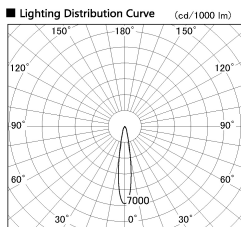

Item no. DD099-2515MW8527D

Series Name: Φ 125 Spark (Deep Cone)

Installation	Recessed mount
Type	Φ 125 Spark (Deep Cone)
Fixture wattage	23W
Beam angle	17 deg
Color Temp.	2700K
CRI	Ra>85
Luminous	2063 lm
Body	Die-cast aluminum alloy
Body finish	N/A
Trim finish	White
Reflector finish	Mirror
IP Rate	IP20
Light source	COB module
Input Voltage	AC220~240V
Dimming Type	Non-Dimmable
Certificate	CE, CCC
Cut Hole	125mm