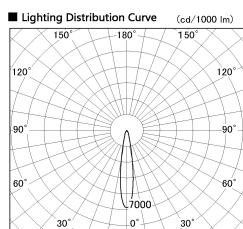

Item no. DD099-2515MW8527D

Series Name:  $\Phi$ 125 Spark (Deep Cone)

|                  |                         |
|------------------|-------------------------|
| Installation     | Recessed mount          |
| Type             |                         |
| Fixture wattage  | 23W                     |
| Beam angle       | 17 deg                  |
| Color Temp.      | 2700K                   |
| CRI              | Ra>85                   |
| Luminous         | 2063 lm                 |
| Body             | Die-cast aluminum alloy |
| Body finish      | N/A                     |
| Trim finish      | White                   |
| Reflector finish | Mirror                  |
| IP Rate          | IP20                    |
| Light source     | COB module              |
| Input Voltage    | AC220~240V              |
| Dimming Type     | Non-Dimmable            |
| Certificate      | CE, CCC                 |
| Cut Hole         | 125mm                   |