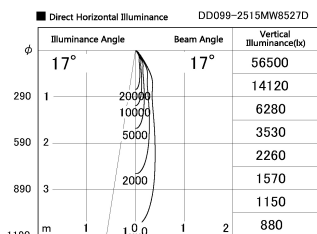

Item no. DD099-2515MW8527D

Series Name:  $\Phi$ 125 Spark (Deep Cone)

|                  |                         |
|------------------|-------------------------|
| Installation     | Recessed mount          |
| Type             |                         |
| Fixture wattage  | 23W                     |
| Beam angle       | 17 deg                  |
| Color Temp.      | 2700K                   |
| CRI              | Ra>85                   |
| Luminous         | 2063 lm                 |
| Body             | Die-cast aluminum alloy |
| Body finish      | N/A                     |
| Trim finish      | White                   |
| Reflector finish | Mirror                  |
| IP Rate          | IP20                    |
| Light source     | COB module              |
| Input Voltage    | AC220~240V              |
| Dimming Type     | Non-Dimmable            |
| Certificate      | CE, CCC                 |
| Cut Hole         | 125mm                   |