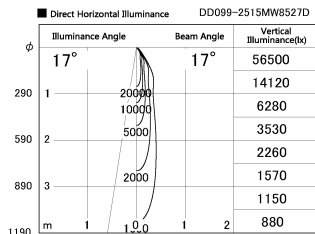

Item no. DD099-2515MW8527D

Series Name: Φ 125 Spark (Deep Cone)

Installation	Recessed mount
Type	Φ 125 Spark (Deep Cone)
Fixture wattage	23W
Beam angle	17 deg
Color Temp.	2700K
CRI	Ra>85
Luminous	2063 lm
Body	Die-cast aluminum alloy
Body finish	N/A
Trim finish	White
Reflector finish	Mirror
IP Rate	IP20
Light source	COB module
Input Voltage	AC220~240V
Dimming Type	Non-Dimmable
Certificate	CE, CCC
Cut Hole	125mm