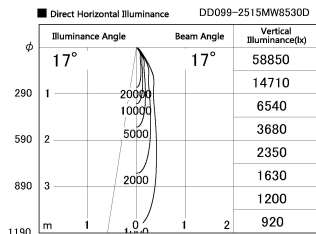

Item no. DD099-2515MW8530D

Series Name: Φ 125 Spark (Deep Cone)

| | |
|------------------|------------------------------|
| Installation | Recessed mount |
| Type | Φ 125 Spark (Deep Cone) |
| Fixture wattage | 23W |
| Beam angle | 17 deg |
| Color Temp. | 3000K |
| CRI | Ra>85 |
| Luminous | 2149 lm |
| Body | Die-cast aluminum alloy |
| Body finish | N/A |
| Trim finish | White |
| Reflector finish | Mirror |
| IP Rate | IP20 |
| Light source | COB module |
| Input Voltage | AC220~240V |
| Dimming Type | Non-Dimmable |
| Certificate | CE, CCC |
| Cut Hole | 125mm |