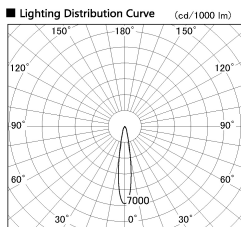

Item no. DD099-2515MW8530D

Series Name: Φ 125 Spark (Deep Cone)

| | |
|------------------|------------------------------|
| Installation | Recessed mount |
| Type | Φ 125 Spark (Deep Cone) |
| Fixture wattage | 23W |
| Beam angle | 17 deg |
| Color Temp. | 3000K |
| CRI | Ra>85 |
| Luminous | 2149 lm |
| Body | Die-cast aluminum alloy |
| Body finish | N/A |
| Trim finish | White |
| Reflector finish | Mirror |
| IP Rate | IP20 |
| Light source | COB module |
| Input Voltage | AC220~240V |
| Dimming Type | Non-Dimmable |
| Certificate | CE, CCC |
| Cut Hole | 125mm |