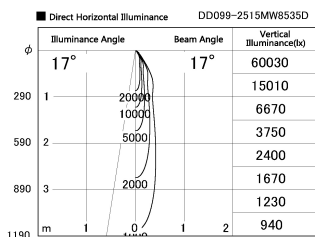

Item no. DD099-2515MW8535D

Series Name: Φ 125 Spark (Deep Cone)

Installation	Recessed mount
Type	
Fixture wattage	23W
Beam angle	17 deg
Color Temp.	3500K
CRI	Ra>85
Luminous	2192 lm
Body	Die-cast aluminum alloy
Body finish	N/A
Trim finish	White
Reflector finish	Mirror
IP Rate	IP20
Light source	COB module
Input Voltage	AC220~240V
Dimming Type	Non-Dimmable
Certificate	CE, CCC
Cut Hole	125mm