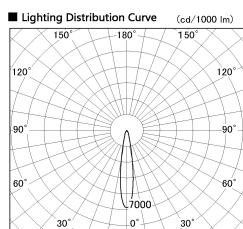

Item no. DD099-2515MW8535D

Series Name: Φ 125 Spark (Deep Cone)

Installation	Recessed mount
Type	
Fixture wattage	23W
Beam angle	17 deg
Color Temp.	3500K
CRI	Ra>85
Luminous	2192 lm
Body	Die-cast aluminum alloy
Body finish	N/A
Trim finish	White
Reflector finish	Mirror
IP Rate	IP20
Light source	COB module
Input Voltage	AC220~240V
Dimming Type	Non-Dimmable
Certificate	CE, CCC
Cut Hole	125mm