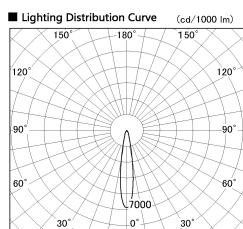

Item no. DD099-2515MW9030D

Series Name: Φ 125 Spark (Deep Cone)

Installation	Recessed mount
Type	
Fixture wattage	23W
Beam angle	17 deg
Color Temp.	3000K
CRI	Ra>90
Luminous	1954 lm
Body	Die-cast aluminum alloy
Body finish	N/A
Trim finish	White
Reflector finish	Mirror
IP Rate	IP20
Light source	COB module
Input Voltage	AC220~240V
Dimming Type	Non-Dimmable
Certificate	CE, CCC
Cut Hole	125mm