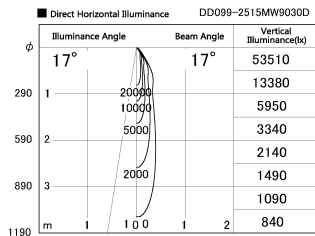

Item no. DD099-2515MW9030D

Series Name: Φ 125 Spark (Deep Cone)

Installation	Recessed mount
Type	Φ 125 Spark (Deep Cone)
Fixture wattage	23W
Beam angle	17 deg
Color Temp.	3000K
CRI	Ra>90
Luminous	1954 lm
Body	Die-cast aluminum alloy
Body finish	N/A
Trim finish	White
Reflector finish	Mirror
IP Rate	IP20
Light source	COB module
Input Voltage	AC220~240V
Dimming Type	Non-Dimmable
Certificate	CE, CCC
Cut Hole	125mm