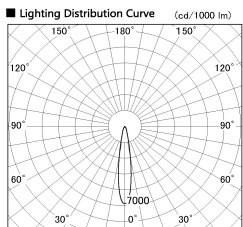

Item no. DD099-2515MW9030D

Series Name: Φ 125 Spark (Deep Cone)

Installation	Recessed mount
Type	Φ 125 Spark (Deep Cone)
Fixture wattage	23W
Beam angle	17 deg
Color Temp.	3000K
CRI	Ra>90
Luminous	1954 lm
Body	Die-cast aluminum alloy
Body finish	N/A
Trim finish	White
Reflector finish	Mirror
IP Rate	IP20
Light source	COB module
Input Voltage	AC220~240V
Dimming Type	Non-Dimmable
Certificate	CE, CCC
Cut Hole	125mm