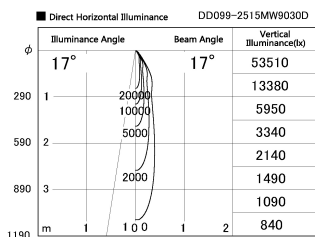

Item no. DD099-2515MW9030D

Series Name: Φ 125 Spark (Deep Cone)

Installation	Recessed mount
Type	
Fixture wattage	23W
Beam angle	17 deg
Color Temp.	3000K
CRI	Ra>90
Luminous	1954 lm
Body	Die-cast aluminum alloy
Body finish	N/A
Trim finish	White
Reflector finish	Mirror
IP Rate	IP20
Light source	COB module
Input Voltage	AC220~240V
Dimming Type	Non-Dimmable
Certificate	CE, CCC
Cut Hole	125mm