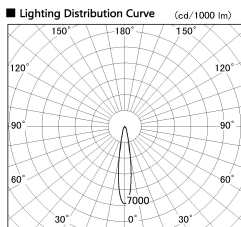

Item no. DD099-2515MW9040D

Series Name: Φ 125 Spark (Deep Cone)

Installation	Recessed mount
Type	
Fixture wattage	23W
Beam angle	17 deg
Color Temp.	4000K
CRI	Ra>90
Luminous	2013 lm
Body	Die-cast aluminum alloy
Body finish	N/A
Trim finish	White
Reflector finish	Mirror
IP Rate	IP20
Light source	COB module
Input Voltage	AC220~240V
Dimming Type	Non-Dimmable
Certificate	CE, CCC
Cut Hole	125mm