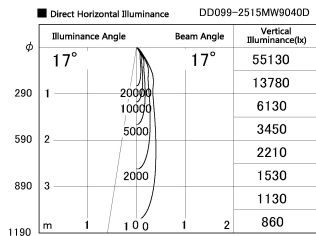

Item no. DD099-2515MW9040D

Series Name: Φ 125 Spark (Deep Cone)

Installation	Recessed mount
Type	
Fixture wattage	23W
Beam angle	17 deg
Color Temp.	4000K
CRI	Ra>90
Luminous	2013 lm
Body	Die-cast aluminum alloy
Body finish	N/A
Trim finish	White
Reflector finish	Mirror
IP Rate	IP20
Light source	COB module
Input Voltage	AC220~240V
Dimming Type	Non-Dimmable
Certificate	CE, CCC
Cut Hole	125mm