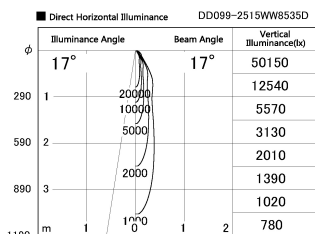

Item no. DD099-2515WW8535D

Series Name: Φ 125 Spark (Deep Cone)

Installation	Recessed mount
Type	
Fixture wattage	23W
Beam angle	17 deg
Color Temp.	3500K
CRI	Ra>85
Luminous	2006 lm
Body	Die-cast aluminum alloy
Body finish	N/A
Trim finish	White
Reflector finish	White
IP Rate	IP20
Light source	COB module
Input Voltage	AC220~240V
Dimming Type	Non-Dimmable
Certificate	CE, CCC
Cut Hole	125mm