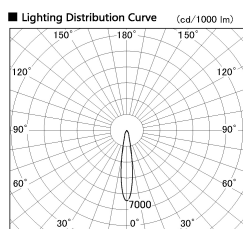

Item no. DD099-2515WW8535D

Series Name: Φ 125 Spark (Deep Cone)

Installation	Recessed mount
Type	
Fixture wattage	23W
Beam angle	17 deg
Color Temp.	3500K
CRI	Ra>85
Luminous	2006 lm
Body	Die-cast aluminum alloy
Body finish	N/A
Trim finish	White
Reflector finish	White
IP Rate	IP20
Light source	COB module
Input Voltage	AC220~240V
Dimming Type	Non-Dimmable
Certificate	CE, CCC
Cut Hole	125mm